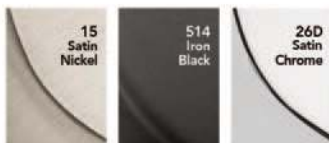

ELECTRONIC KEY PADS

PREMIS

Apple App Compatible
Code: GED2200

SMART CODE 10

Code: GED1700CNT

FINISHES AVAILABLE

*Satin Chrome only available for Smart Code 10