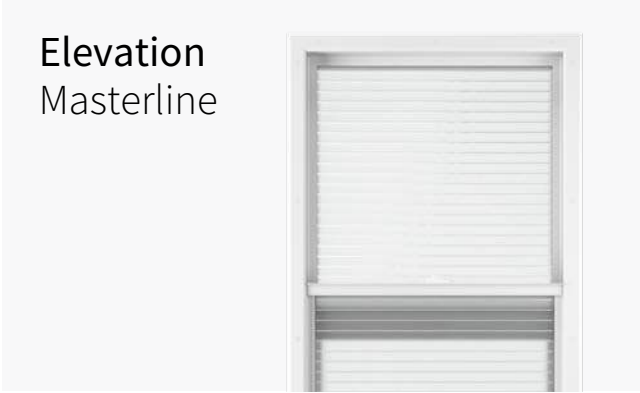

Elevation Masterline

Masterline glass — Low E / Argon