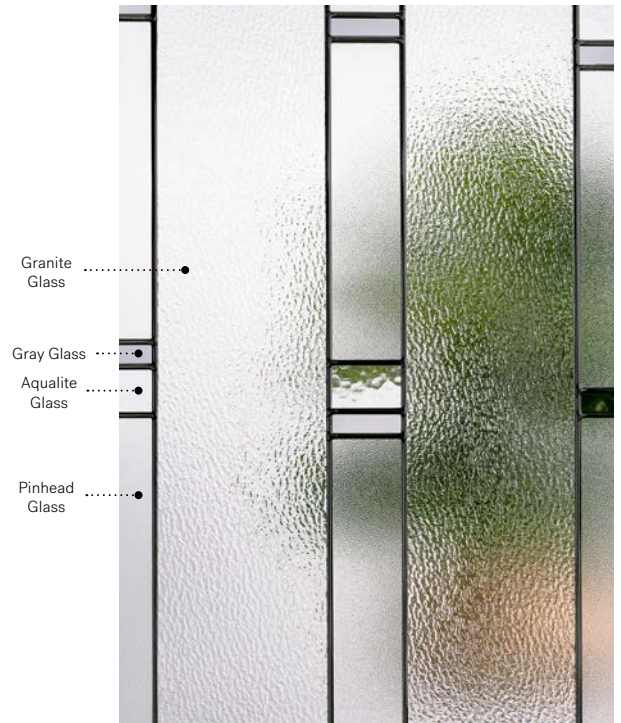

Ophir

Borrowing design cues from Craftsman style Stained Glass, this unique model is a perfect match with rich and classic stone houses. With its bold mix of strong textures punctuated by gray glass inserts, Ophir will be the centerpiece of your homes facade.

Stained Glass: Aqualite glass, gray glass, Granite glass and Pinhead glass.
Caming: Zinc or patina.
Frames: Contemporary or Novapvc.
Sidelites and transom: Looks great accompanied by Pinhead glass.
Available in custom sizes.

Privacy Level **4/5**
PRIVATE

Frames 22" x 64"
Contemporary 10-388-060 | Zinc | Pat. | 002 | 005
Novapvc 10-388-060 | 001 | 004

22" x 48"
Contemporary 10-388-057 | Zinc | Pat. | 002 | 005
Novapvc 10-388-057 | 001 | 004

22" x 36"
Contemporary 10-388-050 | Zinc | Pat. | 002 | 005
Novapvc 10-388-050 | 001 | 004

22" x 17"
Contemporary 10-388-259 | Zinc | Pat. | 002 | 005
Novapvc 10-388-259 | 001 | 004

22" x 14 7/16"
Contemporary 10-388-260 | Zinc | Pat. | 002 | 004
Novapvc 10-388-260 | 001 | 003

Frames 7" x 64"
Contemporary 10-388-005 | Zinc | Pat. | 002 | 005
Novapvc 10-388-005 | 001 | 004

8" x 48"
Contemporary 10-388-017 | Zinc | Pat. | 002 | 004
Novapvc 10-388-017 | 001 | 003

8" x 36"
Contemporary 10-388-010 | Zinc | Pat. | 002 | 005
Novapvc 10-388-010 | 001 | 004