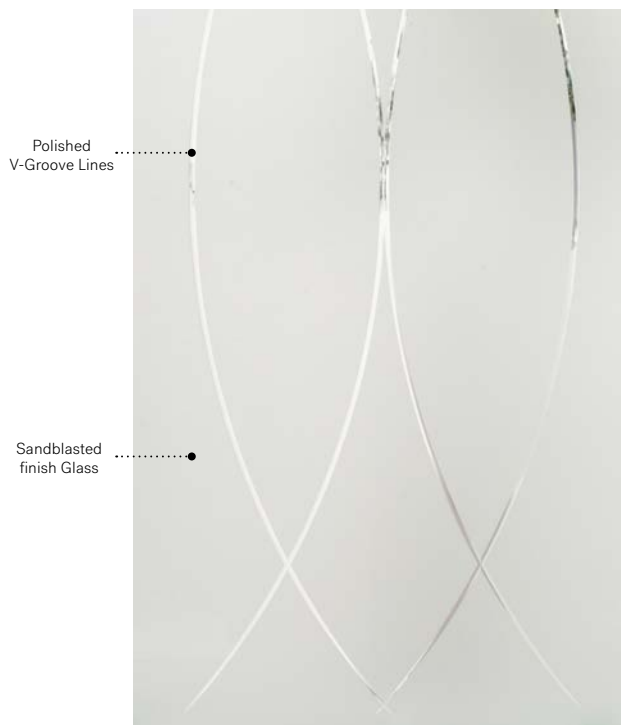

Verso

Soho steel door p.17. Verso 22" x 48" doorglass p.93.

Verso

With its simple and elegant intersecting lines, Verso is a timeless homage to the art of glass cutting.

V-Groove: Polished V-Groove lines on Sandblasted finish glass.
Frames: Contemporary, Novapvc or Stainable.
Sidelites and transom: Looks great accompanied by Sandblasted finish glass.
 Available in custom sizes.

Winchester

Orleans steel door p.19. Winchester 22" x 48" doorglass p.95. Satin finish glass transom.

Winchester

Classic style doorglass in its simplest form. Sleek and balanced, Winchester offers a rich, contrasting mix of Clear and Satin finish glass with black patina coming. With its elegant beveled clear glass border, Winchester provides both privacy and visibility.