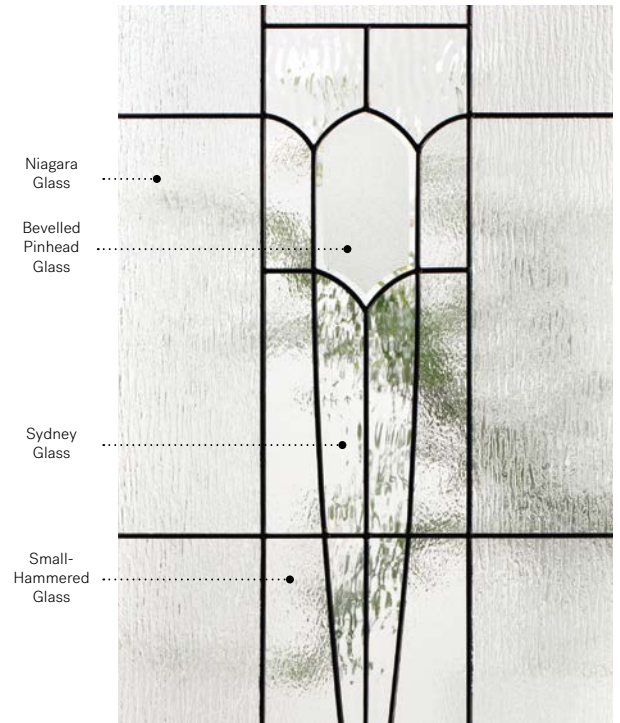

Frames 8"×48"
 Contemporary 07-314-017-007
 Novapvc 07-314-017-001

Frames 8"×36"
 Contemporary 07-314-010-007
 Novapvc 07-314-010-001

Mistral

Orleans steel door p.19. Mistral 22" x 48" doorglass p.82.

Mistral

A nod to Art Nouveau illustrations, Mistral is a tableau of simple, slender shapes.

Stained glass : Niagara glass, Sydney glass, bevelled Pinhead glass and Small-hammered glass.

Caming : Zinc or Patina.

Frames : Novapvc or Stainable.

Sidelites and transom : Looks great accompanied by Niagara glass.

Available in custom sizes.

Privacy Level **3/5**
SEMI-PRIVATE

Frames 22" x 64"

	Zinc	Pat.
Novapvc	10-310-060	006 001
Stainable	10-310-060	009 005