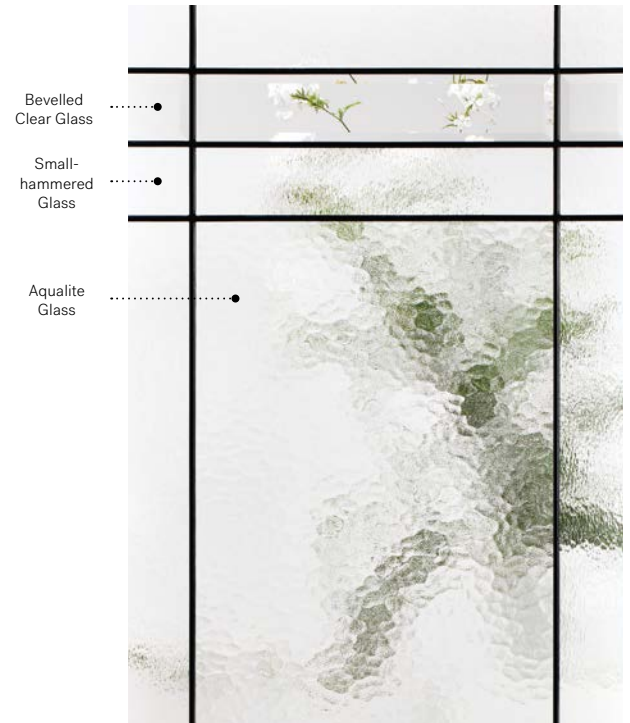

Celeste

Orleans steel door with Prestige Mouldings p.19. Celeste 22" x 48" doorglass with 8" x 48" sidelite p.69.

Celeste

Celeste juxtaposes different types of glass within its patina coming, creating a delicate geometric pattern with a refined and balanced light effect.

Stained glass: Bevelled clear glass, Small-hammered glass and Aqualite glass.

Coming: Patina.

Frames: Contemporary, Novapvc or Stainable.

Sidelites and transom: Looks great accompanied by Clear glass.

Available in custom sizes.