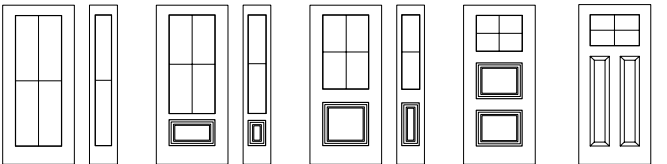

Classic Grill

22" x 64"
20" x 64"
7" x 64"
22" x 48"
8" x 48"
22" x 36"
8" x 36"
22" x 17"
22" x 14 7/16"