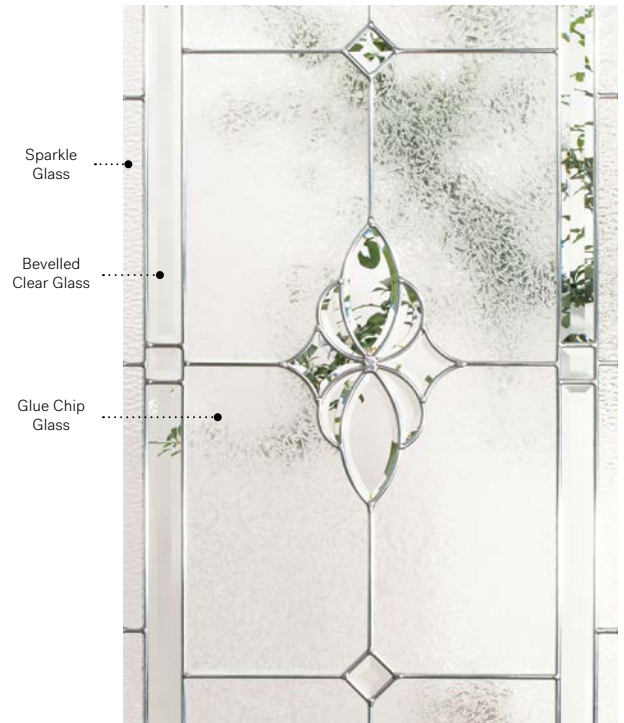

Mystique

Showcasing the beauty of handcrafted glass, Mystique combines pieces of bevelled glass to highlight its delicate centrepiece and create a stunning light effect.

Stained glass: Sparkle glass, Glue Chip glass and bevelled clear glass.

Caming: Zinc or Brass.

Frames: Novapvc or Stainable.

Sidelites and transom: Looks great accompanied by Glue Chip glass.

Available in custom sizes.

Sparkle Glass
Bevelled Clear Glass
Glue Chip Glass

Privacy Level **2/5**
SEMI-PRIVATE