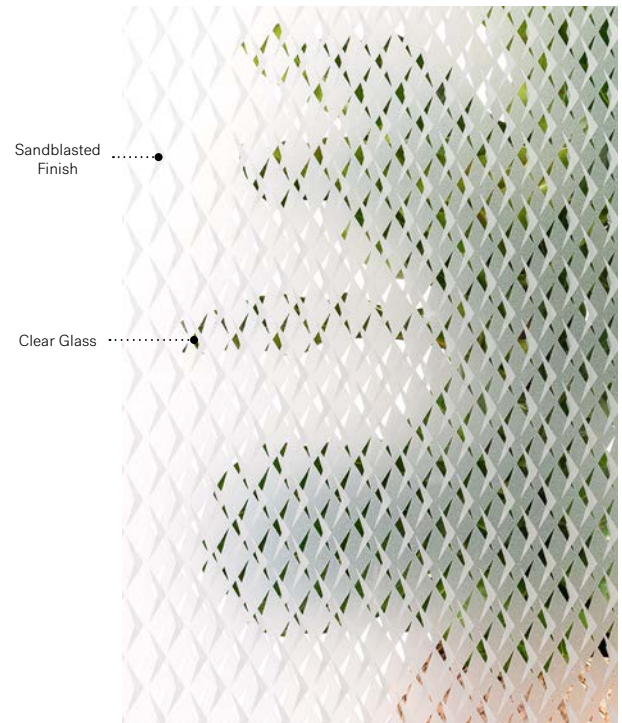

Sandblasted finish Glass
Clear Glass

- Silkscreened glass:** Sandblasted finish on clear glass.
- Frames:** Contemporary or Novapvc.
- Orientation:** Available in left and right versions as seen from outside.
- Sidelites and transom:** Looks great accompanied by Sandblasted finish or Clear glass.

Versum

Uno steel door. Versum 22" x 12" (4x) doorglass p.57. Clear glass sidelites, custom size.

Versum

With its sharp, dual-layered geometric pattern, Versum will be the focal point of your entrance's design scheme. When paired with rich colors and bold furniture, Versum is a lively addition to a retro style decor.

Silkscreened glass: Dual layered Sandblasted finish on clear glass.

Frames: Contemporary or Novapvc.

Sidelites and transom: Looks great accompanied by Sandblasted finish or Clear glass.

Privacy Level **3/5**
SEMI-PRIVATE