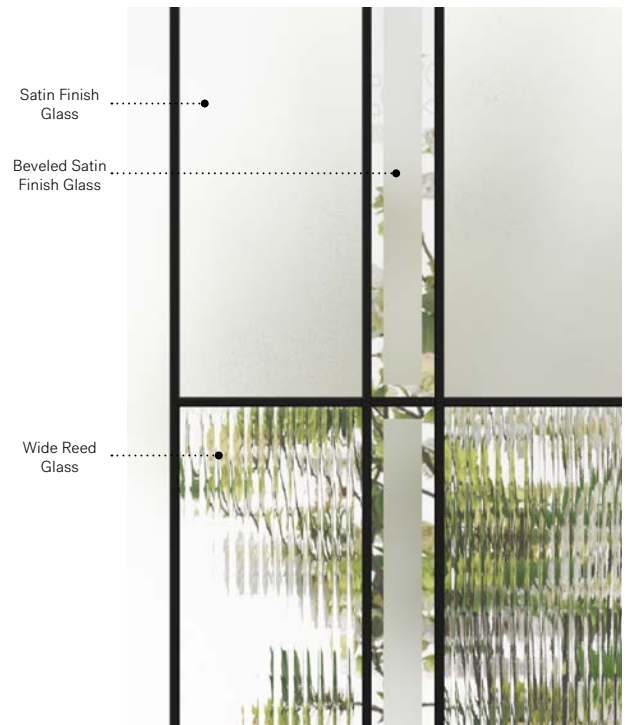

Silkscreened glass: Sandblasted finish on clear glass.
Frames: Contemporary or Novapvc.
Sidelites and transom: Looks great accompanied by Sandblasted finish or Clear glass.

Clear Glass

Sandblasted Finish

Privacy Level **3/5**
SEMI-PRIVATE

						
Frames	22"×64"	22"×48"	22"×36"	7"×64"	8"×48"	8"×36"
Contemporary	07-399-060-005	07-399-057-005	07-399-050-005	07-399-005-005	07-399-017-005	07-399-010-005
Novapvc	07-399-060-001	07-399-057-001	07-399-050-001	07-399-005-001	07-399-017-001	07-399-010-001

Nobel

Uno steel door. Nobel 22" x 64" doorglass p.47. Satin finish glass sidelite.

Nobel

A sophisticated looking stained glass designed for today's architectural styles. This model expresses all its nobility thanks to a bold composition and contrasting textures. Nobel will enhance contemporary or classic style single-family homes.