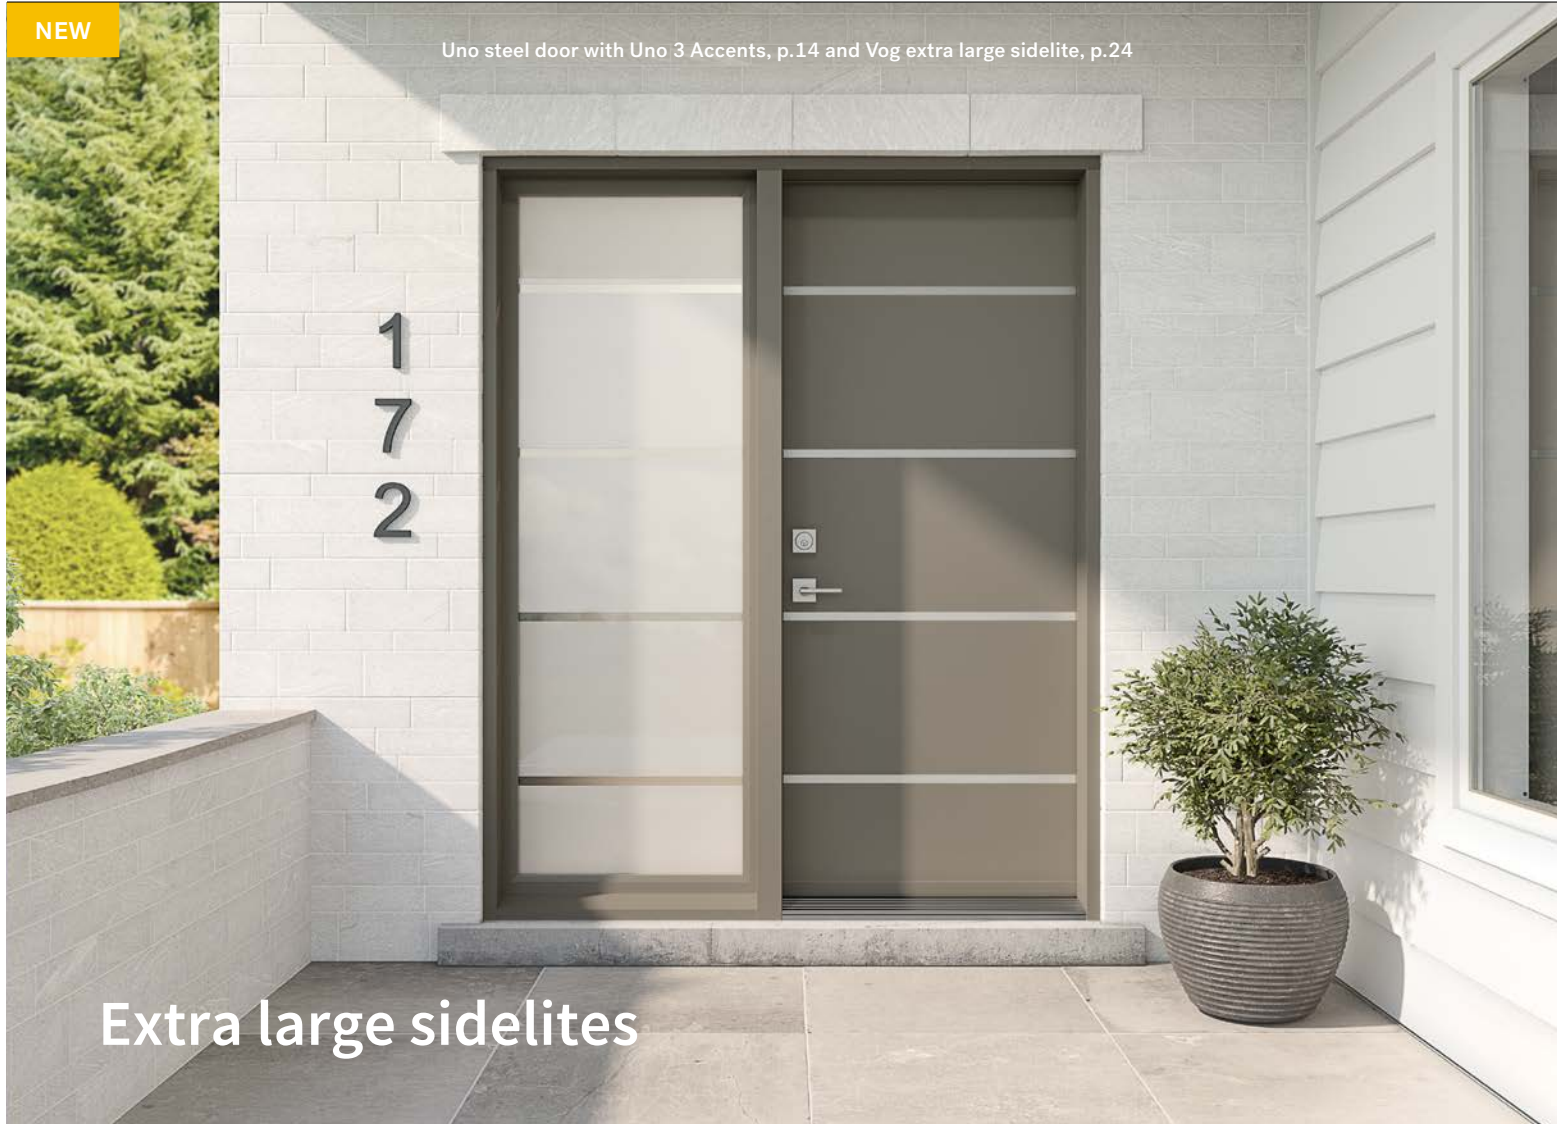

NEW

Uno steel door with Uno 3 Accents, p.14 and Vog extra large sidelite, p.24

Extra large sidelites