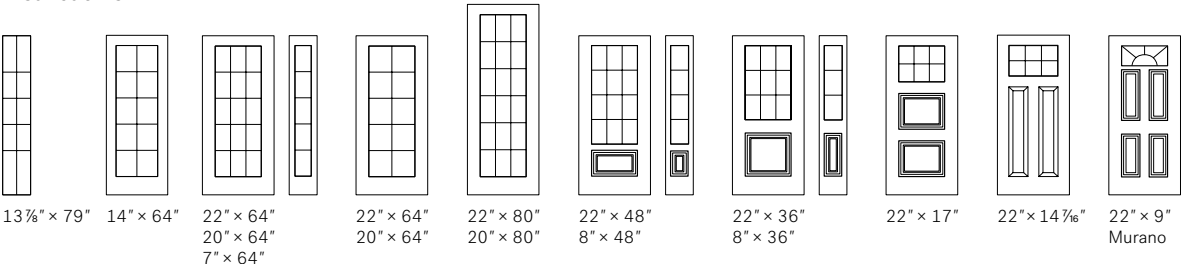

Distinction Grill

13 7/8" x 79" 14" x 64" 22" x 64"
20" x 64"
7" x 64"
22" x 64"
20" x 64"
22" x 80"
20" x 80"
22" x 48"
8" x 48"
22" x 36"
8" x 36"
22" x 17"
22" x 14 7/16"
22" x 9"
Murano

Classic Grill