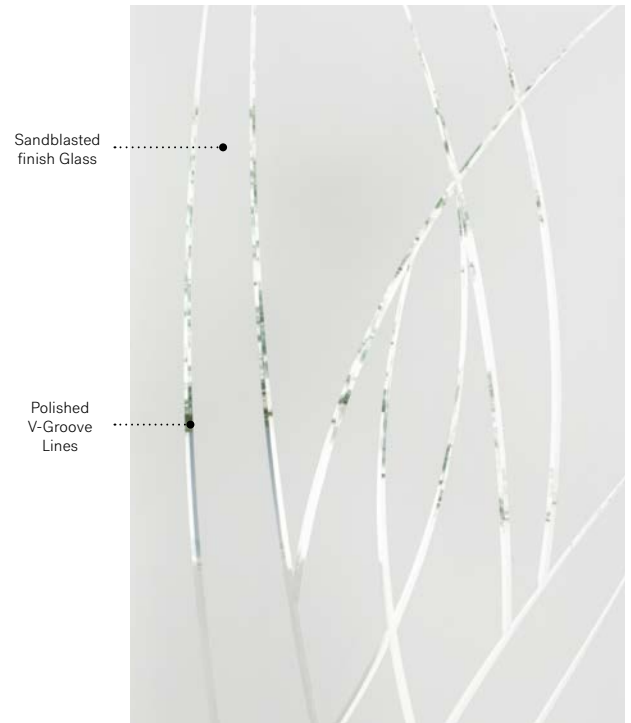

Alys

Uno steel door. Alys 22" x 64" doorglass p.61.

Alys

Alys' V-Groove design suggests motion and is at once natural and abstract, bringing your entryway to life with its dynamic composition.

V-Groove: Polished V-Groove lines on Sandblasted finish glass.

Frames: Contemporary, Novapvc or Stainable.

Sidelites and transom: Looks great accompanied by Sandblasted finish glass.

Available in custom sizes.

Sandblasted finish Glass

Polished V-Groove Lines

Privacy Level