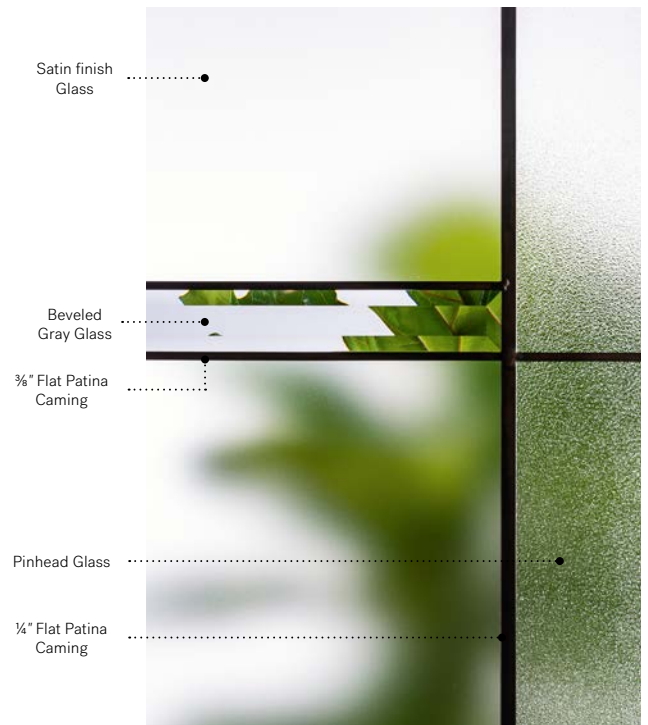

Belmont

Belmont is a Stained Glass model with an urban look designed for today's architectural styles. Its minimalist, asymmetrical composition of flat black patina coming and Satin finish glass fits perfectly with the volumes and materials found in the architecture of contemporary houses. Paired with a satin black handle, Belmont's elegance is unrivaled.

Stained Glass: Satin finish glass, beveled gray glass and Pinhead glass.

Caming: 1/2" wide flat Patina coming and 1/4" wide flat Patina coming.

Frames: Contemporary or Novapvc.

Sidelites and transom: Looks great accompanied by Satin finish glass.

Available in custom sizes.

Privacy Level **3/5**
SEMI-PRIVATE