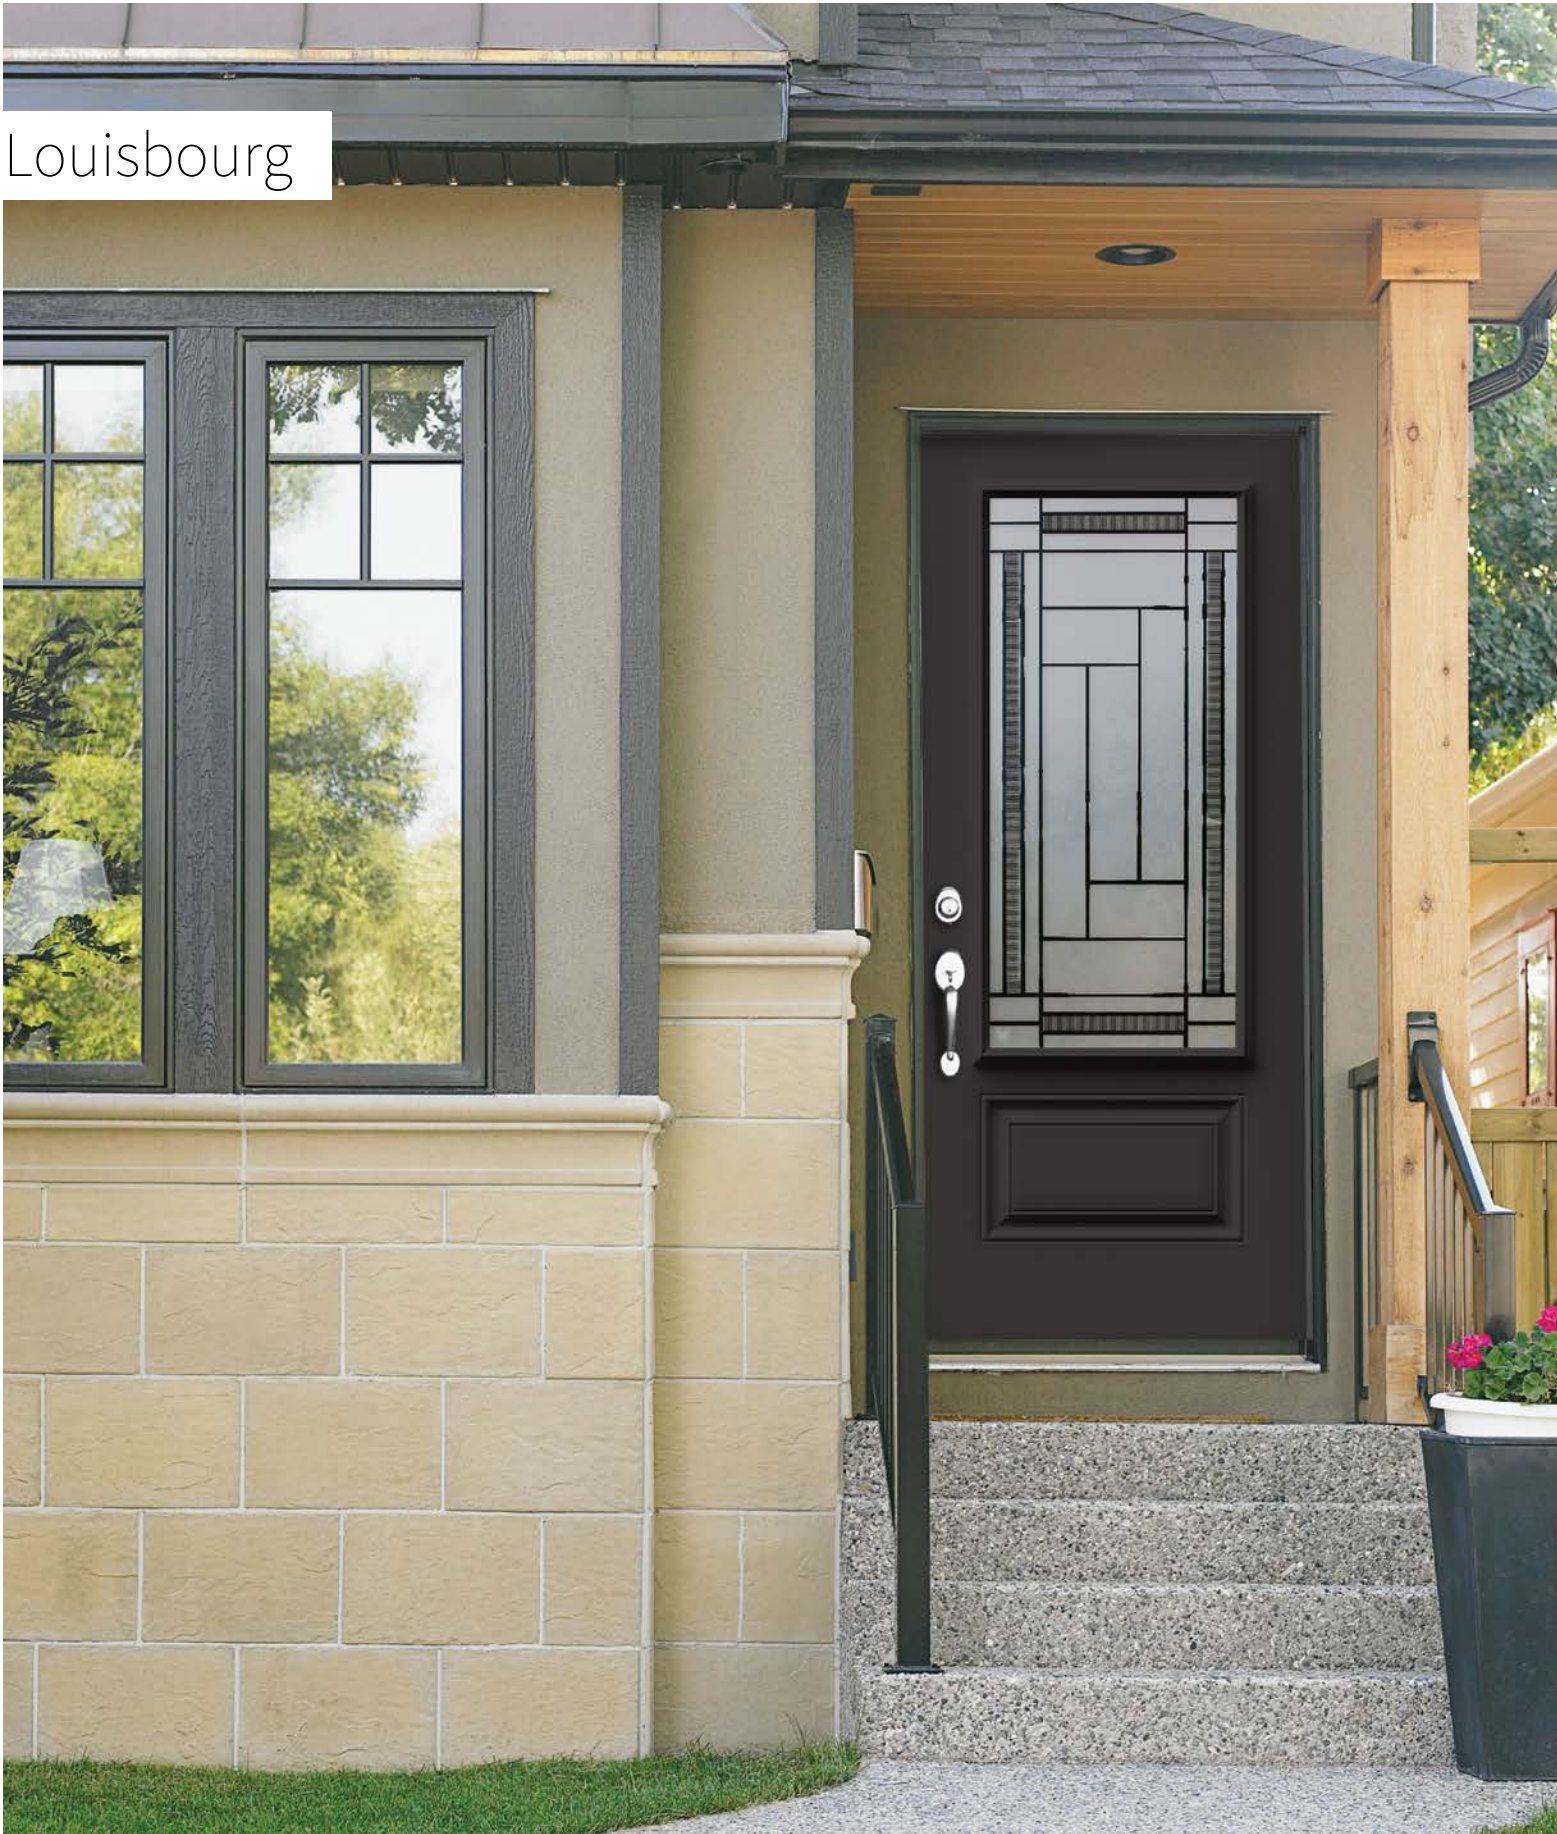

Louisbourg

Orleans steel door p.19. Louisbourg 22" x 48" doorglass p.81.