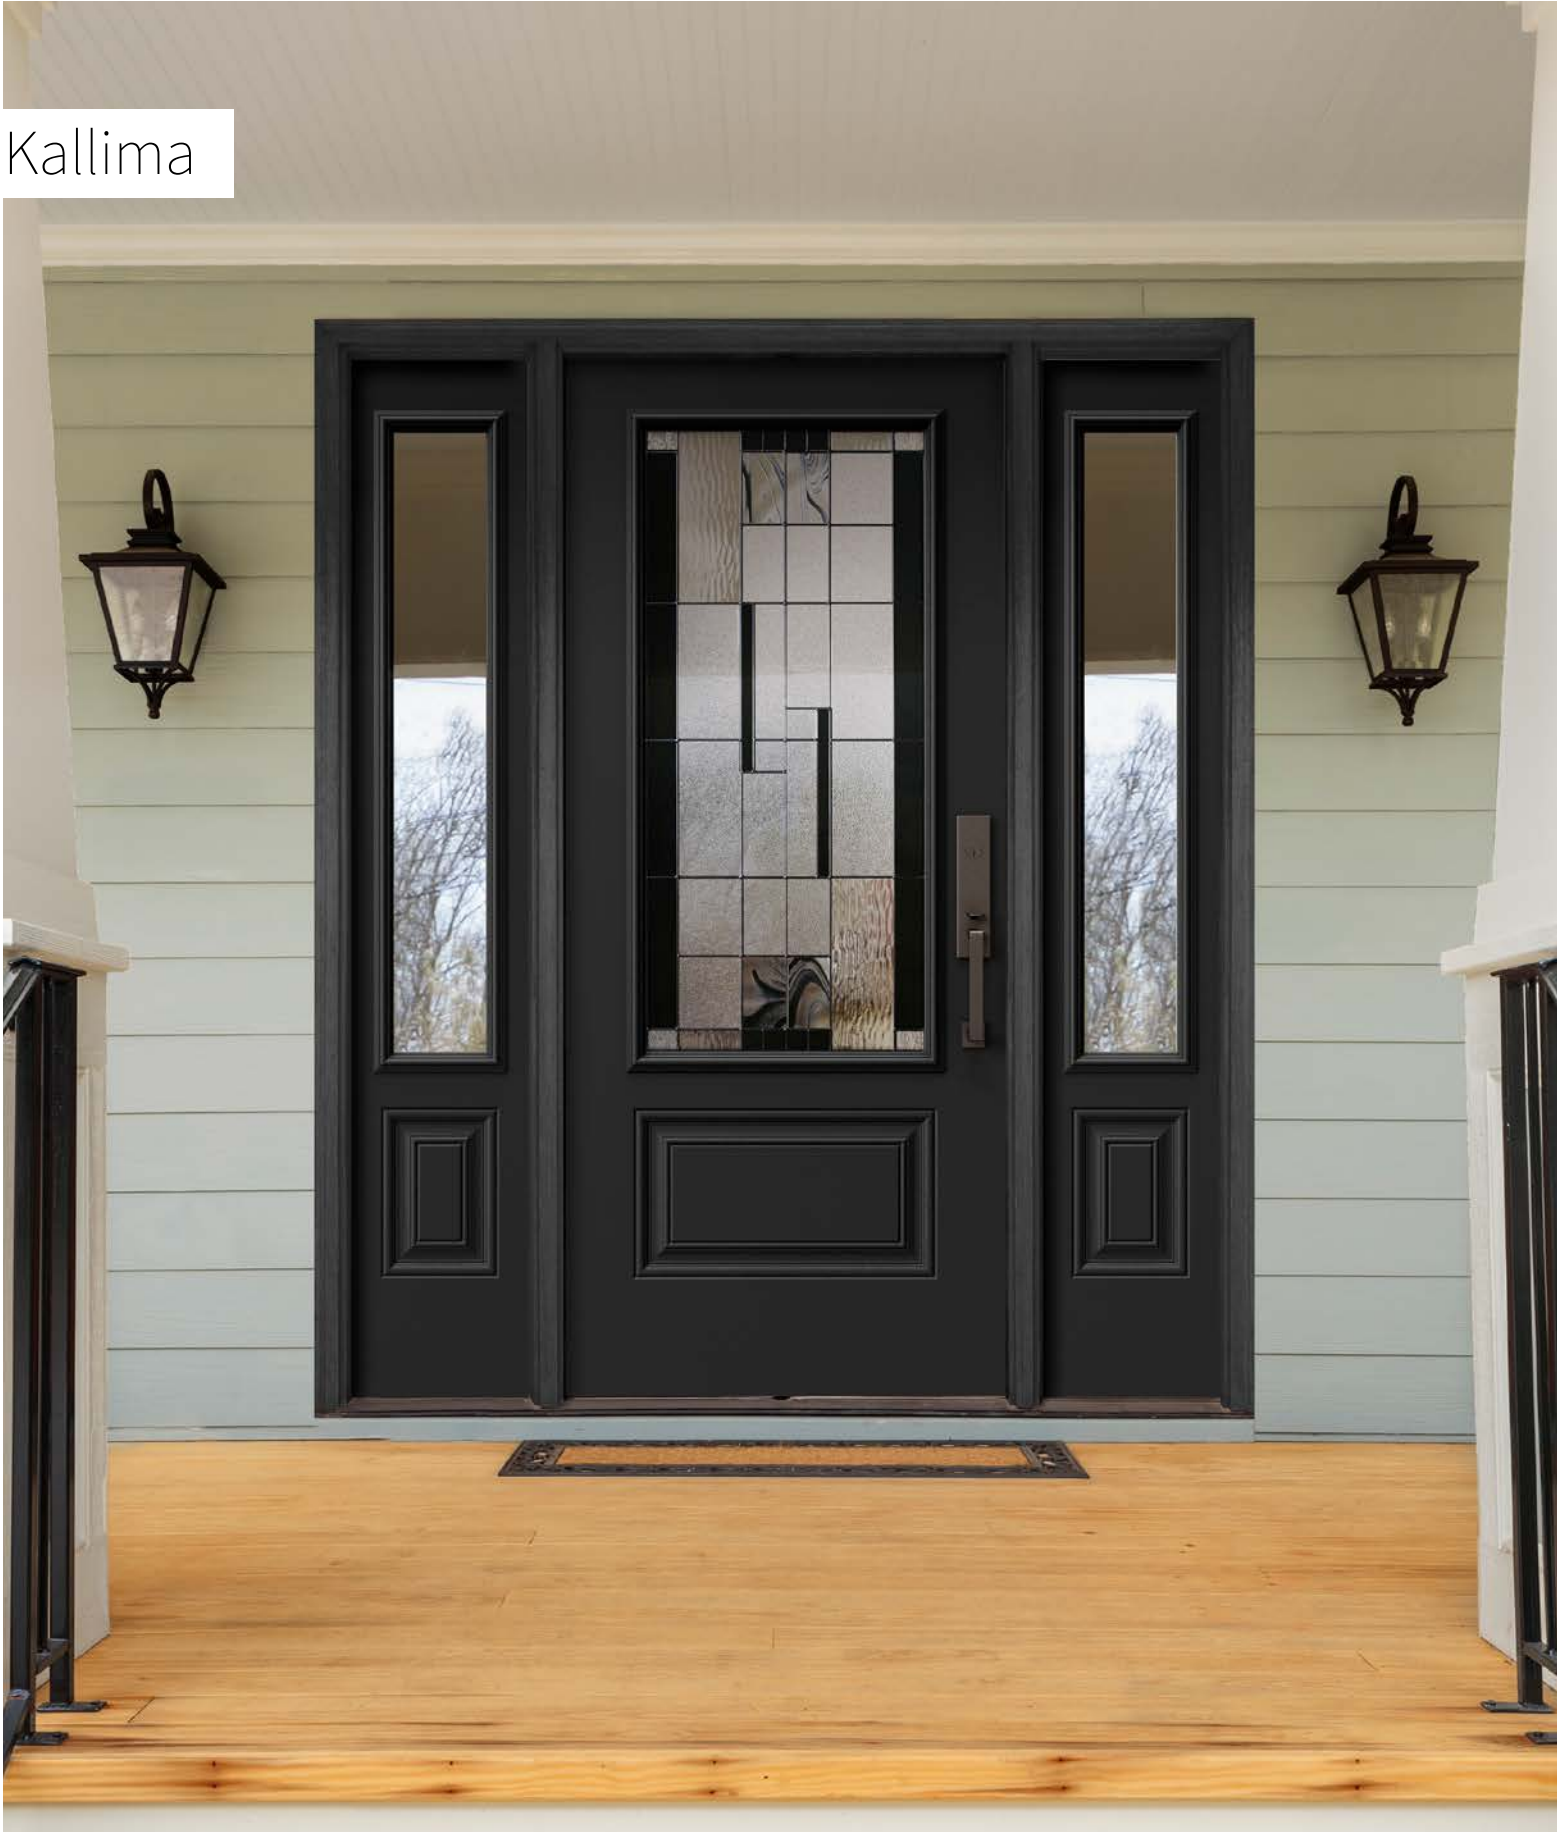

Kallima

Orleans steel door p.19. Kallima 22" x 48" doorglass p.77. Clear glass 7" x 64" sidelites.