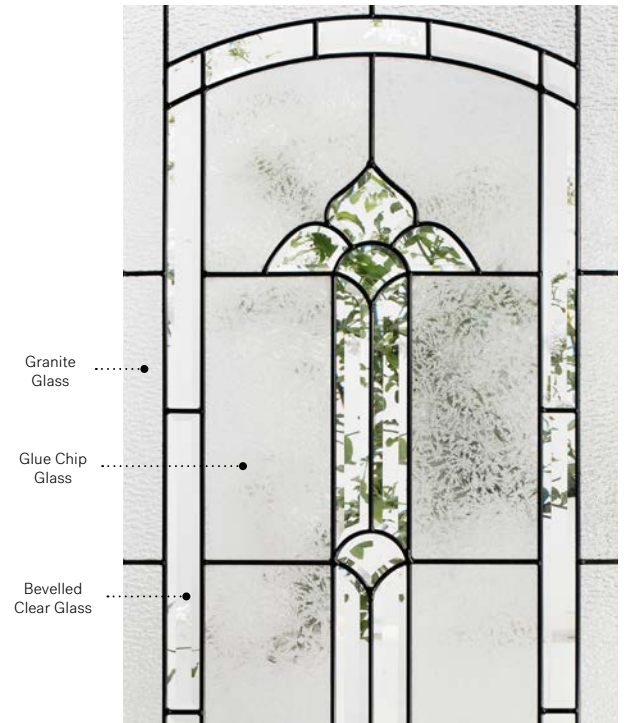

2/5

SEMI-PRIVATE

Frames	22" × 48"			22" × 36"		
		Zinc	Brass		Zinc	Brass
Novapvc	10-002-057	004	002	10-002-050	009	003
Stainable	10-002-057	011	010	10-002-050	016	008

Frames	7" × 64"			8" × 48"			8" × 36"
		Zinc	Brass		Zinc	Brass	
Novapvc	10-002-005	002	001	10-002-017	003	001	10-002-010
Stainable	10-002-005	018	017	10-002-017	015	014	10-002-010
							005 002
							010 004

Caming: Zinc or Patina.

Frames: Novapvc or Stainable.

Sidelites and transom: Looks great accompanied by Granite glass.

Available in custom sizes.

Privacy Level **2/5**
SEMI-PRIVATE

Frames 22" x 64"

		Zinc	Pat.
Novapvc	10-036-060	012	003
Stainable	10-036-060	018	005