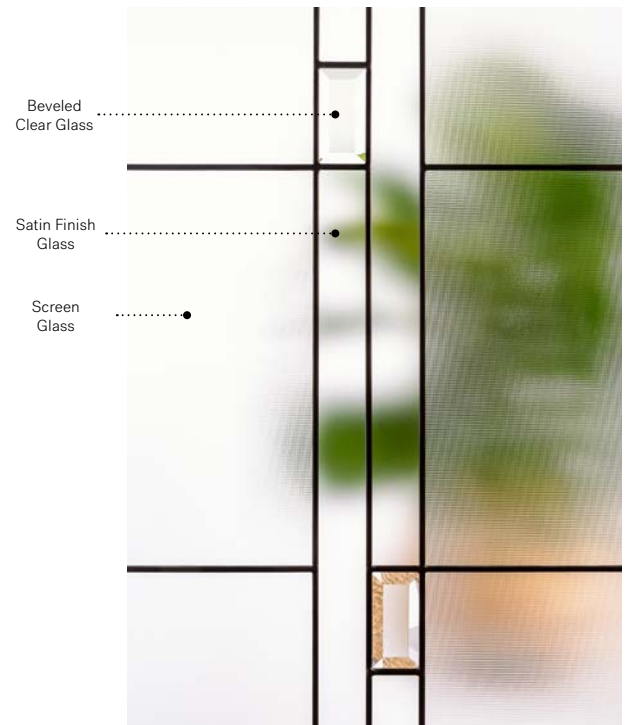

Arima

Soho steel door p.17. Arima 22" x 48" doorglass p.63. Clear glass transom.

Arima

Arima is the perfect choice for both 1960s bungalows as well as for classic style homes. This model fits particularly well in entrances with symmetrical composition — a look that can be achieved with carefully placed exterior light fixtures or with some well chosen decorative objects.