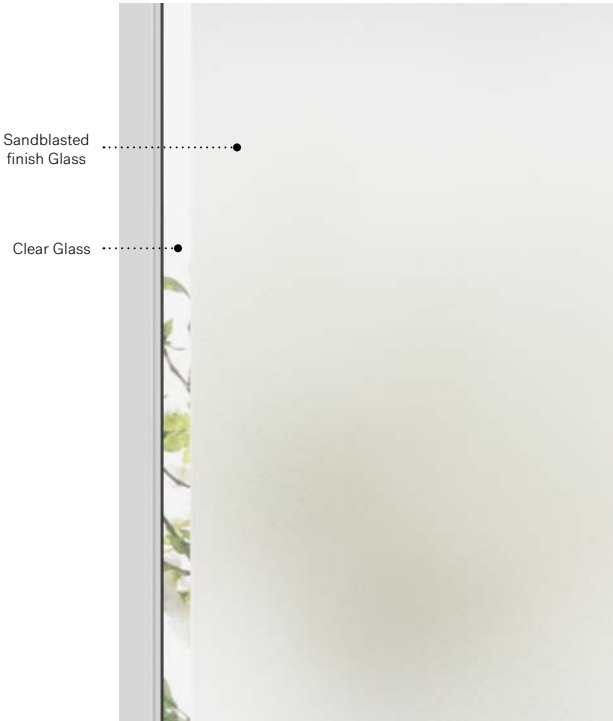

Side

The Side model combines privacy and visibility thanks to its sandblasted finish glass and subtle clear stripe on one side. This minimalist detail blends in with the simple, asymmetrical volumes of contemporary-style architecture. Side is the perfect choice for townhouses or multi-unit homes. Available in right or left versions.

Sandblasted finish Glass
Clear Glass

- **Silkscreened glass:** Sandblasted finish on clear glass.
- **Frames:** Contemporary or Novapvc.
- **Orientation:** Available in left and right versions as seen from outside.
- **Sidelites and transom:** Looks great accompanied by Sandblasted finish or Clear glass.

Privacy Level **4/5**
PRIVATE