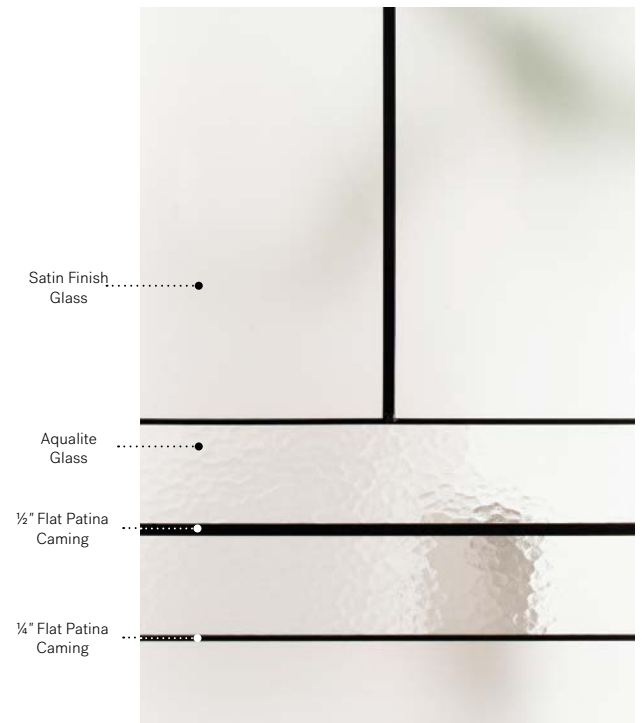

Avenue

Minimalist and urban, Avenue's bold design is out of the ordinary. Its Aqualite and satin finish glass paired with thin and wide flat patina coming create a retro feel. Perfect for a farmhouse-style home or suburban cottage.

Stained glass: Satin finish glass and Aqualite glass.
Coming: ½" wide flat Patina coming and ¼" wide flat Patina coming.
Frames: Contemporary or Novapvc.
Sidelites and transom: Looks great accompanied by Satin finish or Clear glass.
Available in custom sizes.

Privacy Level **4/5**
PRIVATE