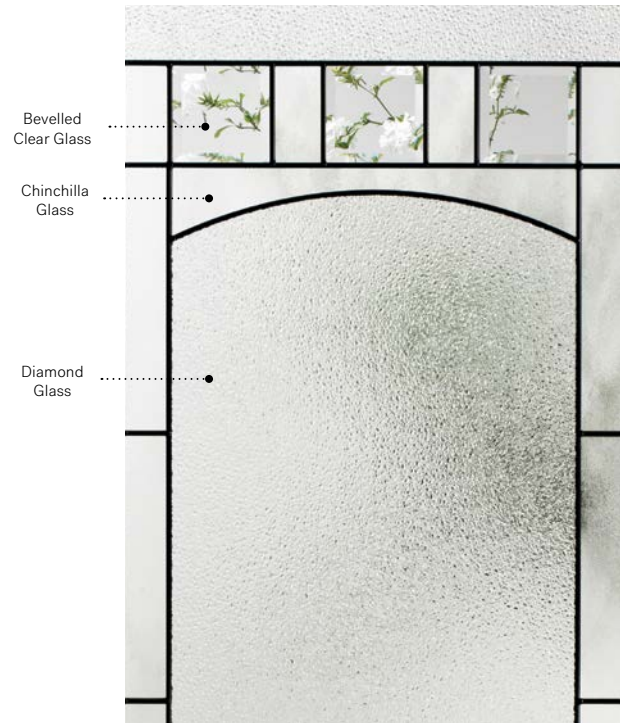

Frames 8"×36"
Contemporary 10-386-010-002
Novapvc 10-386-010-001

Bistro

Orleans steel door p.19. Bistro 22" x 48" doorglass p.65.

Bistro

With its arched central piece crowned by bevelled clear glass, Bistro offers a consistently classic and natural look. Bistro will rejuvenate any exterior.

Available in custom sizes.

Privacy Level **3/5**
SEMI-PRIVATE

Frames	22" x 64"		22" x 48"		22" x 36"		22" x 17"		22" x 14 7/16"	
	Zinc	Pat.	Zinc	Pat.	Zinc	Pat.	Zinc	Pat.	Zinc	Pat.
Contemporary	10-258-060-010	012	10-258-057-011	013	10-258-050-011	013	10-258-259-007	009	10-258-260-007	001
Novapvc	10-258-060-009	001	10-258-057-010	001	10-258-050-010	001	10-258-259-005	001	10-258-260-006	008
Stainable	10-258-060-011	005	10-258-057-012	005	10-258-050-012	006	10-258-259-008	004	N/A	