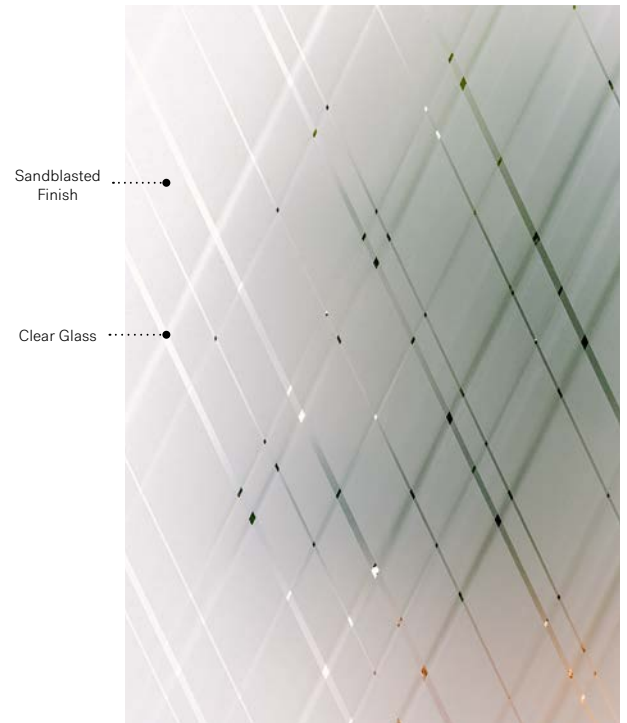

* Masterline and Fluid glass — The pattern of the glass runs parallel to the longest side of the doorglass (see ‡/↔ symbols above.)
Elevation venting unit with Masterline glass p.105. Q470 venting unit with Masterline glass, p.109.

Arum

Uno steel door. Arum 22" x 64" doorglass p.29. Clear glass transom.

Arum

Arum offers the simplicity of Sandblasted finish glass with an elegant design and a high degree of privacy. Fine diagonal lines intertwine to create a pattern that will enhance the look of your home for both renovation and new construction projects.

Silkscreened glass: Dual layered Sandblasted finish on clear glass.

Frames: Contemporary or Novapvc.

Sidelites and transom: Looks great accompanied by Sandblasted finish or Clear glass.

Sandblasted Finish