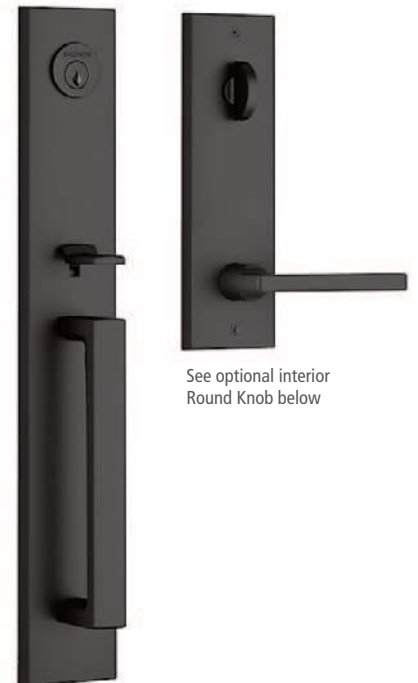

### SEATTLE

with Interior Square Lever

Code: EE.SEA.SQU.CQE.SMT.xxx

See optional interior Round Knob below

### MIAMI

with Interior Square Lever

Code: EE.MIA.SQU.CQE.SMT.xxx

See optional interior Round Knob below

### SANTA CRUZ

with Interior Square Lever

Code: EE.SAN.SQU.CQE.SMT.xxx

See optional interior Round Knob below