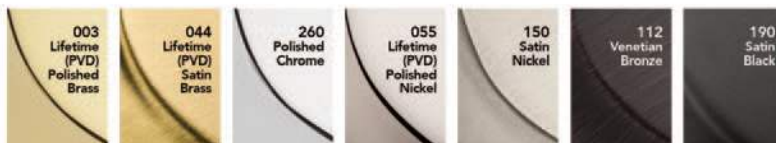

### DEL MAR

optional Interior Traditional Knob

Code: EE.DEL.ROU.SBE.SMT.xxx

### TRADITIONAL FINISHES AVAILABLE

The codes above ending with xxx signifies the three digits for finish choices. Please add the appropriate finish code to complete order number.