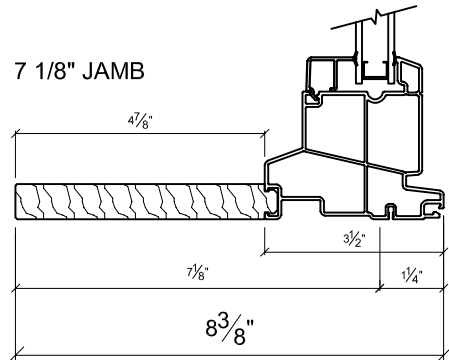

Advantage Plus Vinyl Windows NO Brickmold
Standard Jamb Depths

Date:
12/17/2018

Advantage Plus Vinyl Windows with Brickmold
Standard Jamb Depths

Date:
12/17/2018

AVDR 4 5/8"

AVDR 5 1/4"

4 5/8" JAMB

5 1/4" JAMB

6 5/8" JAMB

7 1/8" JAMB

7 5/8" JAMB

Advantage Plus Vinyl Windows WITH NAILING FIN
Standard Jamb Depths

Date:
12/17/2018

AVDR 4 5/8"

AVDR 5 1/4"

4 5/8" JAMB

5 1/4" JAMB

6 5/8" JAMB

7 1/8" JAMB

7 5/8" JAMB