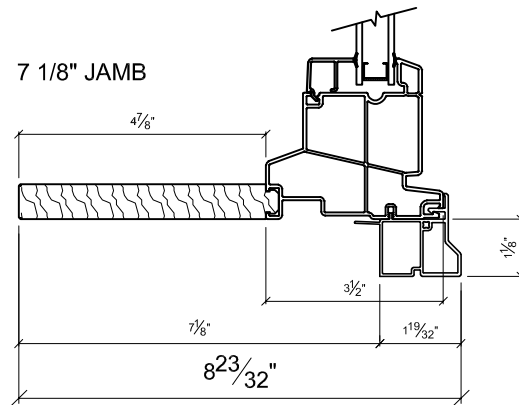

Advantage Plus Vinyl Windows NO Brickmold
Standard Jamb Depths

Date:
12/17/2018

Advantage Plus Vinyl Windows with Brickmold
Standard Jamb Depths

Date:
12/17/2018

AVDR 4 5/8"

AVDR 5 1/4"

4 5/8" JAMB

5 1/4" JAMB

6 5/8" JAMB

7 1/8" JAMB

7 5/8" JAMB

Advantage Plus Vinyl Windows WITH NAILING FIN
Standard Jamb Depths

Date:
12/17/2018

AVDR 4 5/8"

AVDR 5 1/4"

4 5/8" JAMB

5 1/4" JAMB

6 5/8" JAMB

7 1/8" JAMB

7 5/8" JAMB