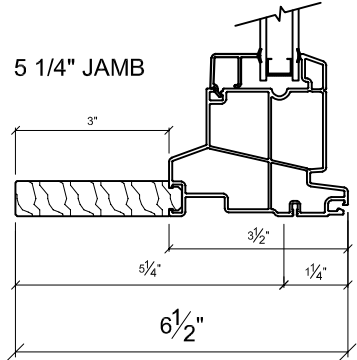

Advantage Plus Vinyl Windows NO Brickmold
Standard Jamb Depths

Date:
12/17/2018

Advantage Plus Vinyl Windows with Brickmold
Standard Jamb Depths

Date:
12/17/2018

AVDR 4 5/8"

AVDR 5 1/4"

4 5/8" JAMB

5 1/4" JAMB

6 5/8" JAMB

7 1/8" JAMB

7 5/8" JAMB

Advantage Plus Vinyl Windows WITH NAILING FIN
Standard Jamb Depths

Date:
12/17/2018

AVDR 4 5/8"

AVDR 5 1/4"

4 5/8" JAMB

5 1/4" JAMB

6 5/8" JAMB

7 1/8" JAMB

7 5/8" JAMB