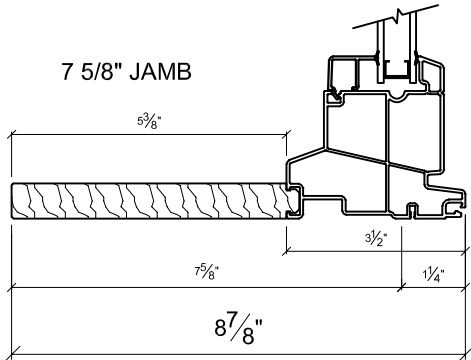

Advantage Plus Vinyl Windows NO Brickmold
Standard Jamb Depths

Date:
12/17/2018

Advantage Plus Vinyl Windows with Brickmold
Standard Jamb Depths

Date:
12/17/2018

AVDR 4 5/8"

AVDR 5 1/4"

4 5/8" JAMB

5 1/4" JAMB

6 5/8" JAMB

7 1/8" JAMB

7 5/8" JAMB

Advantage Plus Vinyl Windows WITH NAILING FIN
Standard Jamb Depths

Date:
12/17/2018

AVDR 4 5/8"

AVDR 5 1/4"

4 5/8" JAMB

5 1/4" JAMB

6 5/8" JAMB

7 1/8" JAMB

7 5/8" JAMB