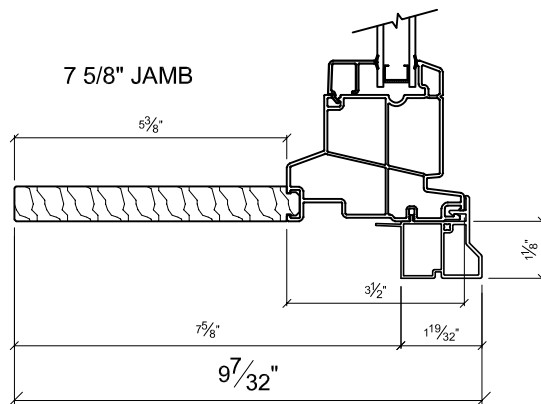

Advantage Plus Vinyl Windows NO Brickmold
Standard Jamb Depths

Date:
12/17/2018

Advantage Plus Vinyl Windows with Brickmold
Standard Jamb Depths

Date:
12/17/2018

AVDR 4 5/8"

AVDR 5 1/4"

4 5/8" JAMB

5 1/4" JAMB

6 5/8" JAMB

7 1/8" JAMB

7 5/8" JAMB

Advantage Plus Vinyl Windows WITH NAILING FIN
Standard Jamb Depths

Date:
12/17/2018

AVDR 4 5/8"

AVDR 5 1/4"

4 5/8" JAMB

5 1/4" JAMB

6 5/8" JAMB

7 1/8" JAMB

7 5/8" JAMB