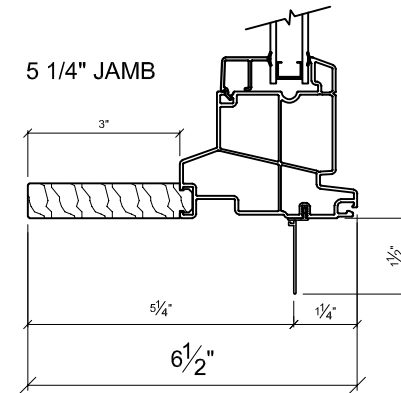

6 5/8" JAMB

7 1/8" JAMB

7 5/8" JAMB

Advantage Plus Vinyl Windows WITH NAILING FIN
Standard Jamb Depths

Date:
12/17/2018

AVDR 4 5/8"

AVDR 5 1/4"

4 5/8" JAMB

5 1/4" JAMB

6 5/8" JAMB

7 1/8" JAMB

7 5/8" JAMB