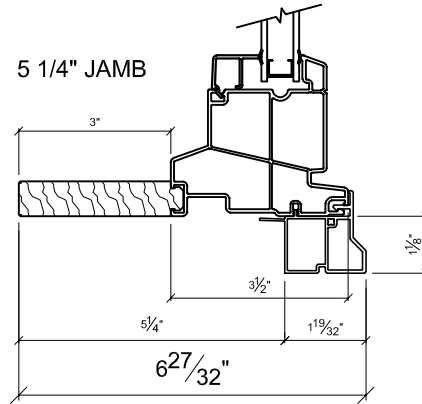

Advantage Plus Vinyl Windows NO Brickmold
Standard Jamb Depths

Date:
12/17/2018

Advantage Plus Vinyl Windows with Brickmold
Standard Jamb Depths

Date:
12/17/2018

AVDR 4 5/8"

AVDR 5 1/4"

4 5/8" JAMB

5 1/4" JAMB

6 5/8" JAMB

7 1/8" JAMB

7 5/8" JAMB

Advantage Plus Vinyl Windows WITH NAILING FIN
Standard Jamb Depths

Date:
12/17/2018

AVDR 4 5/8"

AVDR 5 1/4"

4 5/8" JAMB

5 1/4" JAMB

6 5/8" JAMB

7 1/8" JAMB

7 5/8" JAMB