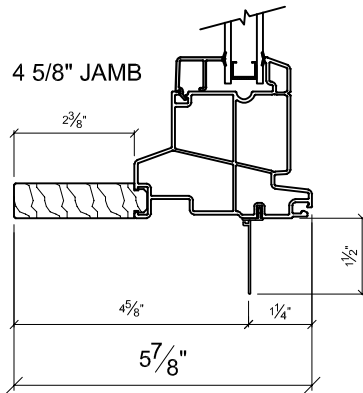

6 5/8" JAMB

7 1/8" JAMB

7 5/8" JAMB

Advantage Plus Vinyl Windows WITH NAILING FIN
Standard Jamb Depths

Date:
12/17/2018

AVDR 4 5/8"

AVDR 5 1/4"

4 5/8" JAMB

5 1/4" JAMB

6 5/8" JAMB

7 1/8" JAMB

7 5/8" JAMB