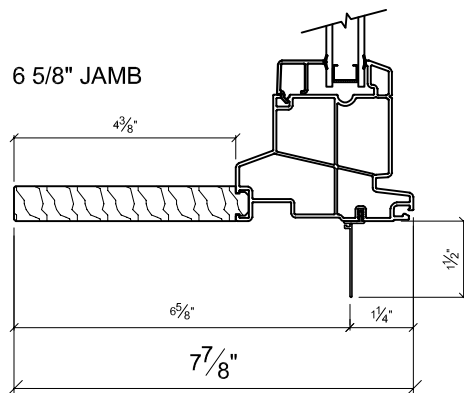

6 5/8" JAMB

7 1/8" JAMB

7 5/8" JAMB

Advantage Plus Vinyl Windows WITH NAILING FIN
Standard Jamb Depths

Date:
12/17/2018

AVDR 4 5/8"

AVDR 5 1/4"

4 5/8" JAMB

5 1/4" JAMB

6 5/8" JAMB

7 1/8" JAMB

7 5/8" JAMB