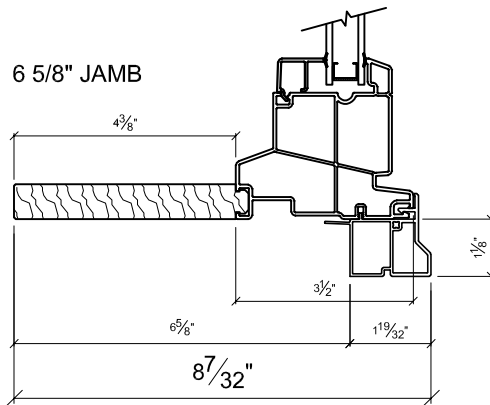

Advantage Plus Vinyl Windows NO Brickmold
Standard Jamb Depths

Date:
12/17/2018

Advantage Plus Vinyl Windows with Brickmold
Standard Jamb Depths

Date:
12/17/2018

AVDR 4 5/8"

AVDR 5 1/4"

4 5/8" JAMB

5 1/4" JAMB

6 5/8" JAMB

7 1/8" JAMB

7 5/8" JAMB

Advantage Plus Vinyl Windows WITH NAILING FIN
Standard Jamb Depths

Date:
12/17/2018

AVDR 4 5/8"

AVDR 5 1/4"

4 5/8" JAMB

5 1/4" JAMB

6 5/8" JAMB

7 1/8" JAMB

7 5/8" JAMB