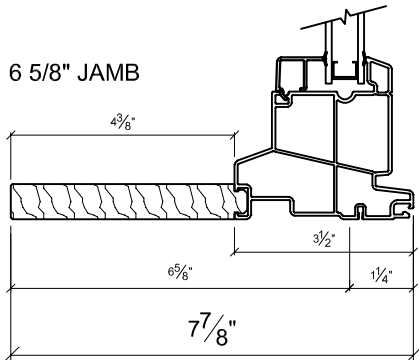

Advantage Plus Vinyl Windows NO Brickmold
Standard Jamb Depths

Date:
12/17/2018

Advantage Plus Vinyl Windows with Brickmold
Standard Jamb Depths

Date:
12/17/2018

AVDR 4 5/8"

AVDR 5 1/4"

4 5/8" JAMB

5 1/4" JAMB

6 5/8" JAMB

7 1/8" JAMB

7 5/8" JAMB

Advantage Plus Vinyl Windows WITH NAILING FIN
Standard Jamb Depths

Date:
12/17/2018

AVDR 4 5/8"

AVDR 5 1/4"

4 5/8" JAMB

5 1/4" JAMB

6 5/8" JAMB

7 1/8" JAMB

7 5/8" JAMB