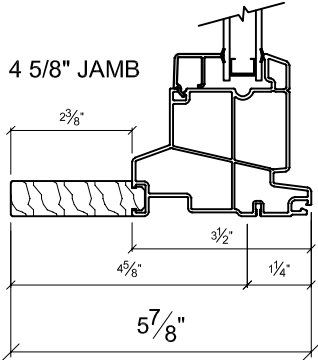

Advantage Plus Vinyl Windows NO Brickmold
Standard Jamb Depths

Date:
12/17/2018

Advantage Plus Vinyl Windows with Brickmold
Standard Jamb Depths

Date:
12/17/2018

AVDR 4 5/8"

AVDR 5 1/4"

4 5/8" JAMB

5 1/4" JAMB

6 5/8" JAMB

7 1/8" JAMB

7 5/8" JAMB

Advantage Plus Vinyl Windows WITH NAILING FIN
Standard Jamb Depths

Date:
12/17/2018

AVDR 4 5/8"

AVDR 5 1/4"

4 5/8" JAMB

5 1/4" JAMB

6 5/8" JAMB

7 1/8" JAMB

7 5/8" JAMB