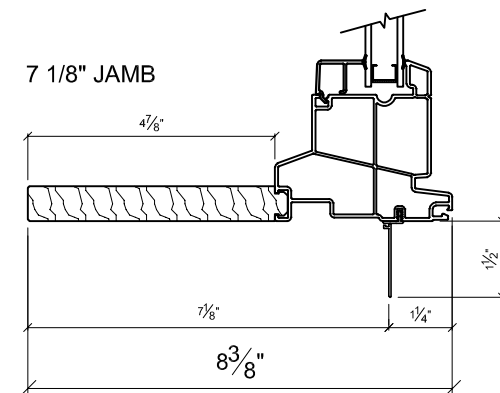

6 5/8" JAMB

7 1/8" JAMB

7 5/8" JAMB

Advantage Plus Vinyl Windows WITH NAILING FIN
Standard Jamb Depths

Date:
12/17/2018

AVDR 4 5/8"

AVDR 5 1/4"

4 5/8" JAMB

5 1/4" JAMB

6 5/8" JAMB

7 1/8" JAMB

7 5/8" JAMB