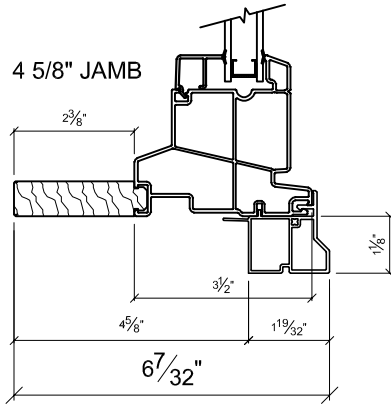

Advantage Plus Vinyl Windows NO Brickmold
Standard Jamb Depths

Date:
12/17/2018

Advantage Plus Vinyl Windows with Brickmold
Standard Jamb Depths

Date:
12/17/2018

AVDR 4 5/8"

AVDR 5 1/4"

4 5/8" JAMB

5 1/4" JAMB

6 5/8" JAMB

7 1/8" JAMB

7 5/8" JAMB

Advantage Plus Vinyl Windows WITH NAILING FIN
Standard Jamb Depths

Date:
12/17/2018

AVDR 4 5/8"

AVDR 5 1/4"

4 5/8" JAMB

5 1/4" JAMB

6 5/8" JAMB

7 1/8" JAMB

7 5/8" JAMB