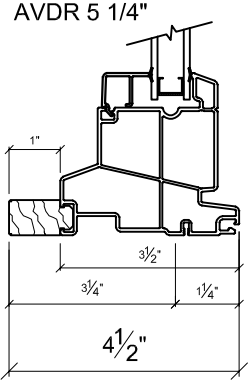

Advantage Plus Vinyl Windows NO Brickmold
Standard Jamb Depths

Date:
12/17/2018

Advantage Plus Vinyl Windows with Brickmold
Standard Jamb Depths

Date:
12/17/2018

AVDR 4 5/8"

AVDR 5 1/4"

4 5/8" JAMB

5 1/4" JAMB

6 5/8" JAMB

7 1/8" JAMB

7 5/8" JAMB

Advantage Plus Vinyl Windows WITH NAILING FIN
Standard Jamb Depths

Date:
12/17/2018

AVDR 4 5/8"

AVDR 5 1/4"

4 5/8" JAMB

5 1/4" JAMB

6 5/8" JAMB

7 1/8" JAMB

7 5/8" JAMB