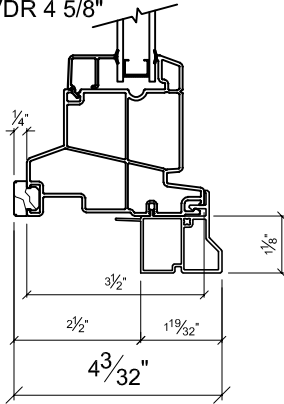

Advantage Plus Vinyl Windows NO Brickmold
Standard Jamb Depths

Date:
12/17/2018

Advantage Plus Vinyl Windows with Brickmold
Standard Jamb Depths

Date:
12/17/2018

AVDR 4 5/8"

AVDR 5 1/4"

4 5/8" JAMB

5 1/4" JAMB

6 5/8" JAMB

7 1/8" JAMB

7 5/8" JAMB

Advantage Plus Vinyl Windows WITH NAILING FIN
Standard Jamb Depths

Date:
12/17/2018

AVDR 4 5/8"

AVDR 5 1/4"

4 5/8" JAMB

5 1/4" JAMB

6 5/8" JAMB

7 1/8" JAMB

7 5/8" JAMB