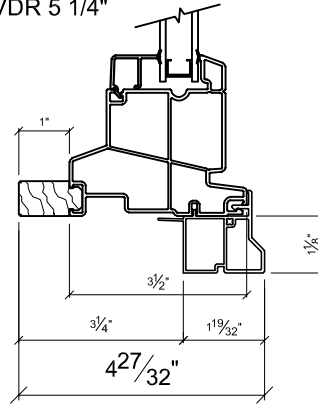

Advantage Plus Vinyl Windows NO Brickmold
Standard Jamb Depths

Date:
12/17/2018

Advantage Plus Vinyl Windows with Brickmold
Standard Jamb Depths

Date:
12/17/2018

AVDR 4 5/8"

AVDR 5 1/4"

4 5/8" JAMB

5 1/4" JAMB

6 5/8" JAMB

7 1/8" JAMB

7 5/8" JAMB

Advantage Plus Vinyl Windows WITH NAILING FIN
Standard Jamb Depths

Date:
12/17/2018

AVDR 4 5/8"

AVDR 5 1/4"

4 5/8" JAMB

5 1/4" JAMB

6 5/8" JAMB

7 1/8" JAMB

7 5/8" JAMB