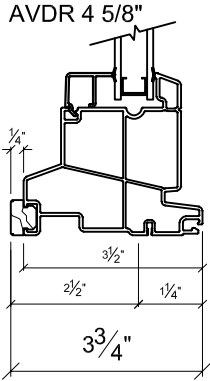

Advantage Plus Vinyl Windows NO Brickmold
Standard Jamb Depths

Date:
12/17/2018

Advantage Plus Vinyl Windows with Brickmold
Standard Jamb Depths

Date:
12/17/2018

AVDR 4 5/8"

AVDR 5 1/4"

4 5/8" JAMB

5 1/4" JAMB

6 5/8" JAMB

7 1/8" JAMB

7 5/8" JAMB

Advantage Plus Vinyl Windows WITH NAILING FIN
Standard Jamb Depths

Date:
12/17/2018

AVDR 4 5/8"

AVDR 5 1/4"

4 5/8" JAMB

5 1/4" JAMB

6 5/8" JAMB

7 1/8" JAMB

7 5/8" JAMB