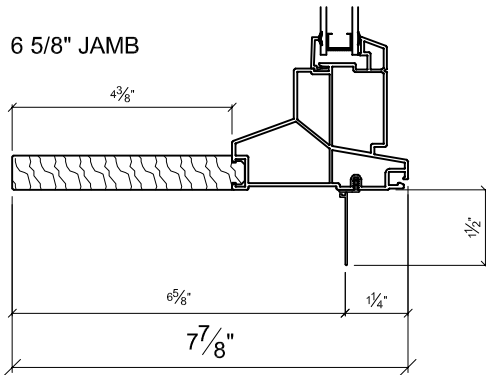

7 1/8" JAMB

7 5/8" JAMB

Advantage Vinyl Windows with Nailing Fin
Standard Jamb Depths

Date:
12/18/2018

Advantage Vinyl Sliding Doors NO Brickmold
Standard Jamb Depths

Date:
12/18/2018

4 5/8" JAMB

5 1/4" JAMB

6 5/8" JAMB

7 1/8" JAMB

7 5/8" JAMB

Advantage Vinyl Sliding Doors with Brickmold Standard Jamb Depths

Date:
12/18/2018

4 5/8" JAMB

5 1/4" JAMB

6 5/8" JAMB