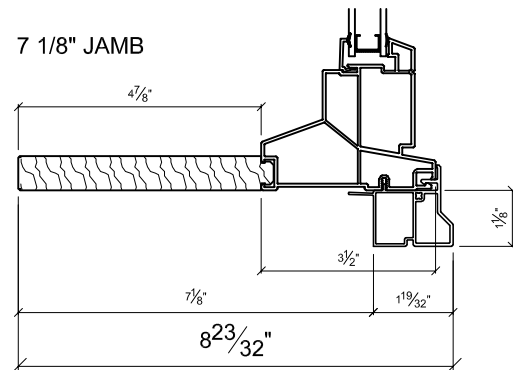

7 5/8" JAMB

Advantage Vinyl Windows with Brickmold
Standard Jamb Depths

Date:
12/18/2018

AVDR 4 5/8"

AVDR 5 1/4"

4 5/8" JAMB

5 1/4" JAMB

6 5/8" JAMB

7 1/8" JAMB

7 5/8" JAMB

Advantage Vinyl Windows with Nailing Fin
Standard Jamb Depths

Date:
12/18/2018

Advantage Vinyl Sliding Doors NO Brickmold
Standard Jamb Depths

Date:
12/18/2018

4 5/8" JAMB

5 1/4" JAMB

7 5/8" JAMB