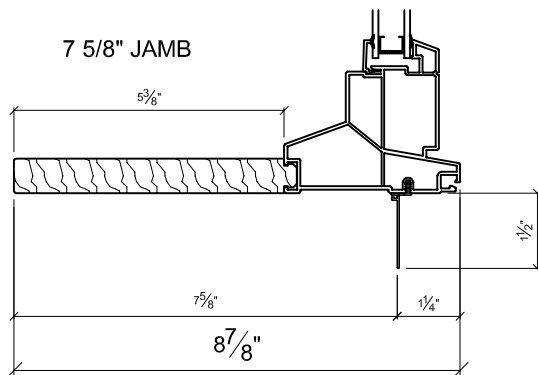

7 1/8" JAMB

7 5/8" JAMB

Advantage Vinyl Windows with Nailing Fin
Standard Jamb Depths

Date:
12/18/2018

Advantage Vinyl Sliding Doors NO Brickmold
Standard Jamb Depths

Date:
12/18/2018

4 5/8" JAMB

5 1/4" JAMB

6 5/8" JAMB

7 1/8" JAMB

7 5/8" JAMB

Advantage Vinyl Sliding Doors with Brickmold Standard Jamb Depths

Date:
12/18/2018

4 5/8" JAMB

5 1/4" JAMB

6 5/8" JAMB