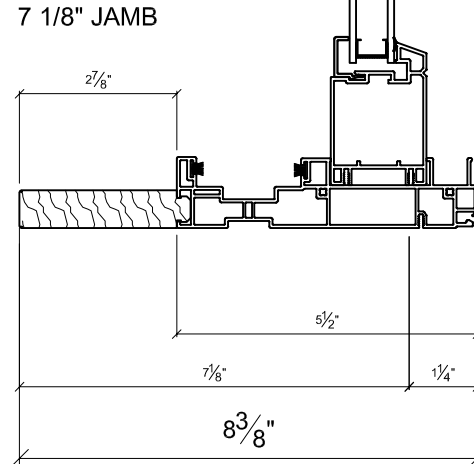

7 5/8" JAMB

Advantage Vinyl Windows with Brickmold
Standard Jamb Depths

Date:
12/18/2018

AVDR 4 5/8"

AVDR 5 1/4"

4 5/8" JAMB

5 1/4" JAMB

6 5/8" JAMB

7 1/8" JAMB

7 5/8" JAMB

Advantage Vinyl Windows with Nailing Fin
Standard Jamb Depths

Date:
12/18/2018

Advantage Vinyl Sliding Doors NO Brickmold
Standard Jamb Depths

Date:
12/18/2018

4 5/8" JAMB

5 1/4" JAMB

6 5/8" JAMB

7 1/8" JAMB

7 5/8" JAMB

Advantage Vinyl Sliding Doors with Brickmold Standard Jamb Depths

Date:
12/18/2018

4 5/8" JAMB

5 1/4" JAMB

6 5/8" JAMB

7 5/8" JAMB