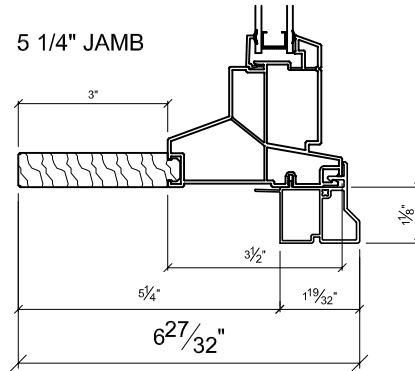

Advantage Vinyl Windows NO Brickmold
Standard Jamb Depths

Date:
12/18/2018

AVDR 4 5/8"

AVDR 5 1/4"

4 5/8" JAMB

5 1/4" JAMB

6 5/8" JAMB

7 1/8" JAMB

7 5/8" JAMB

Advantage Vinyl Windows with Brickmold
Standard Jamb Depths

Date:
12/18/2018

AVDR 4 5/8"

AVDR 5 1/4"

4 5/8" JAMB

5 1/4" JAMB

6 5/8" JAMB

7 1/8" JAMB

7 5/8" JAMB

Advantage Vinyl Windows with Nailing Fin
Standard Jamb Depths

Date:
12/18/2018

Advantage Vinyl Sliding Doors NO Brickmold
Standard Jamb Depths

Date:
12/18/2018

4 5/8" JAMB

5 1/4" JAMB