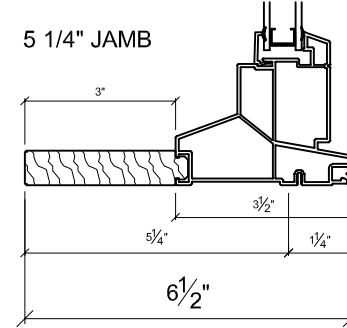

Advantage Vinyl Windows NO Brickmold
Standard Jamb Depths

Date:
12/18/2018

AVDR 4 5/8"

AVDR 5 1/4"

4 5/8" JAMB

5 1/4" JAMB

6 5/8" JAMB

7 1/8" JAMB

7 5/8" JAMB

Advantage Vinyl Windows with Brickmold
Standard Jamb Depths

Date:
12/18/2018

AVDR 4 5/8"

AVDR 5 1/4"

4 5/8" JAMB

5 1/4" JAMB

6 5/8" JAMB

7 1/8" JAMB

7 5/8" JAMB

Advantage Vinyl Windows with Nailing Fin
Standard Jamb Depths

Date:
12/18/2018

Advantage Vinyl Sliding Doors NO Brickmold
Standard Jamb Depths

Date:
12/18/2018

4 5/8" JAMB

5 1/4" JAMB

7 5/8" JAMB