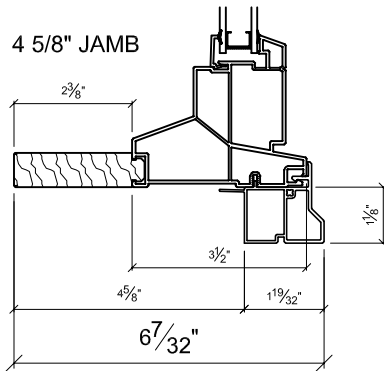

7 5/8" JAMB

Advantage Vinyl Windows with Brickmold
Standard Jamb Depths

Date:
12/18/2018

AVDR 4 5/8"

AVDR 5 1/4"

4 5/8" JAMB

5 1/4" JAMB

6 5/8" JAMB

7 1/8" JAMB

7 5/8" JAMB

Advantage Vinyl Windows with Nailing Fin
Standard Jamb Depths

Date:
12/18/2018

Advantage Vinyl Sliding Doors NO Brickmold
Standard Jamb Depths

Date:
12/18/2018

4 5/8" JAMB

5 1/4" JAMB