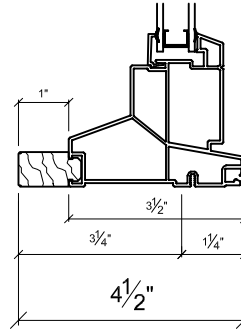

Advantage Vinyl Windows NO Brickmold
Standard Jamb Depths

Date:
12/18/2018

AVDR 4 5/8"

AVDR 5 1/4"

4 5/8" JAMB

5 1/4" JAMB

6 5/8" JAMB

7 1/8" JAMB

7 5/8" JAMB

Advantage Vinyl Windows with Brickmold
Standard Jamb Depths

Date:
12/18/2018

AVDR 4 5/8"

AVDR 5 1/4"

4 5/8" JAMB

5 1/4" JAMB

6 5/8" JAMB

7 5/8" JAMB