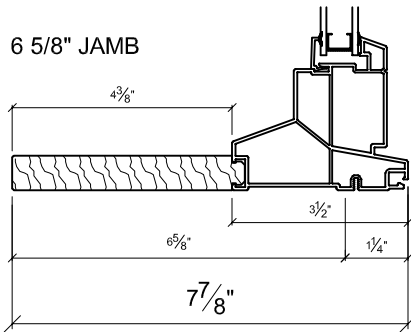

Advantage Vinyl Windows NO Brickmold
Standard Jamb Depths

Date:
12/18/2018

AVDR 4 5/8"

AVDR 5 1/4"

4 5/8" JAMB

5 1/4" JAMB

6 5/8" JAMB

7 1/8" JAMB

7 5/8" JAMB

Advantage Vinyl Windows with Brickmold
Standard Jamb Depths

Date:
12/18/2018

AVDR 4 5/8"

AVDR 5 1/4"

4 5/8" JAMB

5 1/4" JAMB

6 5/8" JAMB

7 1/8" JAMB

7 5/8" JAMB

Advantage Vinyl Windows with Nailing Fin
Standard Jamb Depths

Date:
12/18/2018

Advantage Vinyl Sliding Doors NO Brickmold
Standard Jamb Depths

Date:
12/18/2018

4 5/8" JAMB

5 1/4" JAMB