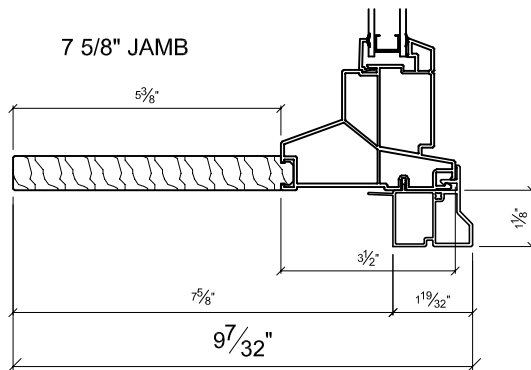

Advantage Vinyl Windows NO Brickmold
Standard Jamb Depths

Date:
12/18/2018

AVDR 4 5/8"

AVDR 5 1/4"

4 5/8" JAMB

5 1/4" JAMB

6 5/8" JAMB

7 1/8" JAMB

7 5/8" JAMB

Advantage Vinyl Windows with Brickmold
Standard Jamb Depths

Date:
12/18/2018

AVDR 4 5/8"

AVDR 5 1/4"

4 5/8" JAMB

5 1/4" JAMB

6 5/8" JAMB

7 1/8" JAMB

7 5/8" JAMB

Advantage Vinyl Windows with Nailing Fin
Standard Jamb Depths

Date:
12/18/2018

Advantage Vinyl Sliding Doors NO Brickmold
Standard Jamb Depths

Date:
12/18/2018

4 5/8" JAMB

5 1/4" JAMB