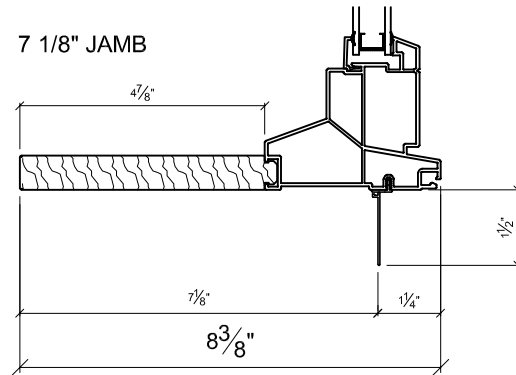

7 1/8" JAMB

7 5/8" JAMB

Advantage Vinyl Windows with Nailing Fin
Standard Jamb Depths

Date:
12/18/2018

Advantage Vinyl Sliding Doors NO Brickmold
Standard Jamb Depths

Date:
12/18/2018

4 5/8" JAMB

5 1/4" JAMB

6 5/8" JAMB

7 1/8" JAMB

7 5/8" JAMB

Advantage Vinyl Sliding Doors with Brickmold Standard Jamb Depths

Date:
12/18/2018

4 5/8" JAMB

5 1/4" JAMB

6 5/8" JAMB