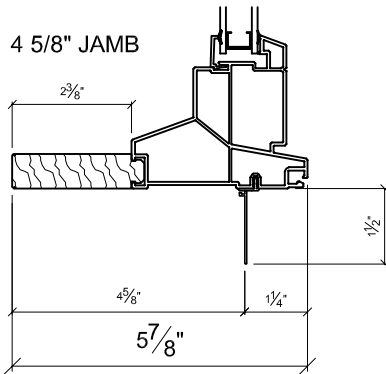

7 1/8" JAMB

7 5/8" JAMB

Advantage Vinyl Windows with Nailing Fin
Standard Jamb Depths

Date:
12/18/2018

Advantage Vinyl Sliding Doors NO Brickmold
Standard Jamb Depths

Date:
12/18/2018

4 5/8" JAMB

5 1/4" JAMB

6 5/8" JAMB

7 1/8" JAMB

7 5/8" JAMB

Advantage Vinyl Sliding Doors with Brickmold Standard Jamb Depths

Date:
12/18/2018

4 5/8" JAMB

5 1/4" JAMB

6 5/8" JAMB