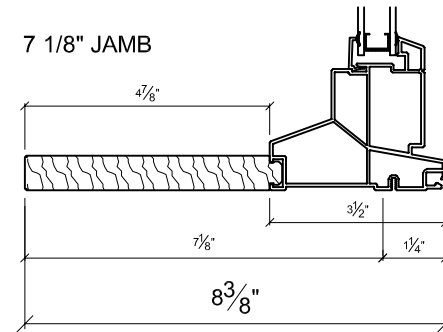

Advantage Vinyl Windows NO Brickmold
Standard Jamb Depths

Date:
12/18/2018

AVDR 4 5/8"

AVDR 5 1/4"

4 5/8" JAMB

5 1/4" JAMB

6 5/8" JAMB

7 1/8" JAMB

7 5/8" JAMB

Advantage Vinyl Windows with Brickmold
Standard Jamb Depths

Date:
12/18/2018

AVDR 4 5/8"

AVDR 5 1/4"

4 5/8" JAMB

5 1/4" JAMB

6 5/8" JAMB

7 1/8" JAMB

7 5/8" JAMB

Advantage Vinyl Windows with Nailing Fin
Standard Jamb Depths

Date:
12/18/2018

Advantage Vinyl Sliding Doors NO Brickmold
Standard Jamb Depths

Date:
12/18/2018

4 5/8" JAMB

5 1/4" JAMB