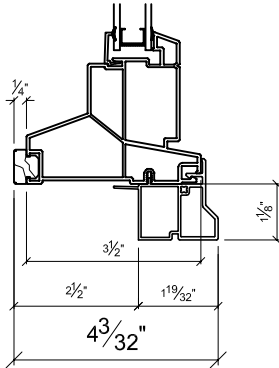

Advantage Vinyl Windows NO Brickmold
Standard Jamb Depths

Date:
12/18/2018

AVDR 4 5/8"

AVDR 5 1/4"

4 5/8" JAMB

5 1/4" JAMB

6 5/8" JAMB

7 1/8" JAMB

7 5/8" JAMB

Advantage Vinyl Windows with Brickmold
Standard Jamb Depths

Date:
12/18/2018

AVDR 4 5/8"

AVDR 5 1/4"

4 5/8" JAMB

5 1/4" JAMB

6 5/8" JAMB

7 1/8" JAMB

7 5/8" JAMB

Advantage Vinyl Windows with Nailing Fin
Standard Jamb Depths

Date:
12/18/2018

Advantage Vinyl Sliding Doors NO Brickmold
Standard Jamb Depths

Date:
12/18/2018

4 5/8" JAMB

5 1/4" JAMB

7 5/8" JAMB