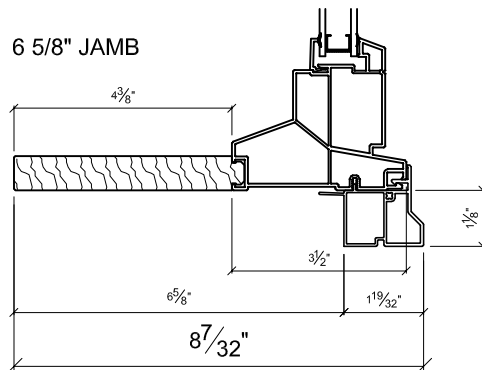

Advantage Vinyl Windows NO Brickmold
Standard Jamb Depths

Date:
12/18/2018

AVDR 4 5/8"

AVDR 5 1/4"

4 5/8" JAMB

5 1/4" JAMB

6 5/8" JAMB

7 1/8" JAMB

7 5/8" JAMB

Advantage Vinyl Windows with Brickmold
Standard Jamb Depths

Date:
12/18/2018

AVDR 4 5/8"

AVDR 5 1/4"

4 5/8" JAMB

5 1/4" JAMB

6 5/8" JAMB

7 1/8" JAMB

7 5/8" JAMB

Advantage Vinyl Windows with Nailing Fin
Standard Jamb Depths

Date:
12/18/2018

Advantage Vinyl Sliding Doors NO Brickmold
Standard Jamb Depths

Date:
12/18/2018

4 5/8" JAMB

5 1/4" JAMB