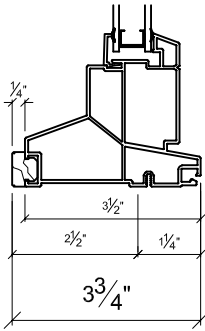

Advantage Vinyl Windows NO Brickmold
Standard Jamb Depths

Date:
12/18/2018

AVDR 4 5/8"

AVDR 5 1/4"

4 5/8" JAMB

5 1/4" JAMB

6 5/8" JAMB

7 1/8" JAMB

7 5/8" JAMB

Advantage Vinyl Windows with Brickmold
Standard Jamb Depths

Date:
12/18/2018

AVDR 4 5/8"

AVDR 5 1/4"

4 5/8" JAMB

5 1/4" JAMB

6 5/8" JAMB

7 5/8" JAMB