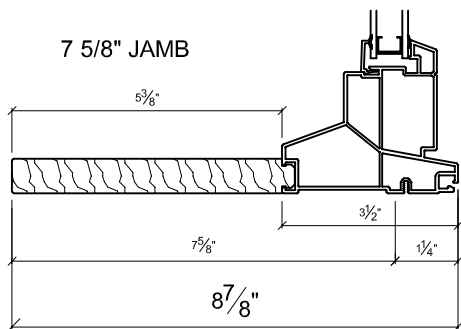

Advantage Vinyl Windows NO Brickmold
Standard Jamb Depths

Date:
12/18/2018

AVDR 4 5/8"

AVDR 5 1/4"

4 5/8" JAMB

5 1/4" JAMB

6 5/8" JAMB

7 1/8" JAMB

7 5/8" JAMB

Advantage Vinyl Windows with Brickmold
Standard Jamb Depths

Date:
12/18/2018

AVDR 4 5/8"

AVDR 5 1/4"

4 5/8" JAMB

5 1/4" JAMB

6 5/8" JAMB

7 1/8" JAMB

7 5/8" JAMB

Advantage Vinyl Windows with Nailing Fin
Standard Jamb Depths

Date:
12/18/2018

Advantage Vinyl Sliding Doors NO Brickmold
Standard Jamb Depths

Date:
12/18/2018

4 5/8" JAMB

5 1/4" JAMB