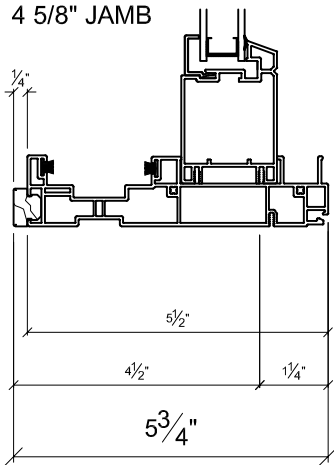

7 1/8" JAMB

7 5/8" JAMB

Advantage Vinyl Windows with Nailing Fin
Standard Jamb Depths

Date:
12/18/2018

Advantage Vinyl Sliding Doors NO Brickmold
Standard Jamb Depths

Date:
12/18/2018

4 5/8" JAMB

5 1/4" JAMB

6 5/8" JAMB

7 1/8" JAMB

7 5/8" JAMB

Advantage Vinyl Sliding Doors with Brickmold Standard Jamb Depths

Date:
12/18/2018

4 5/8" JAMB

5 1/4" JAMB

6 5/8" JAMB