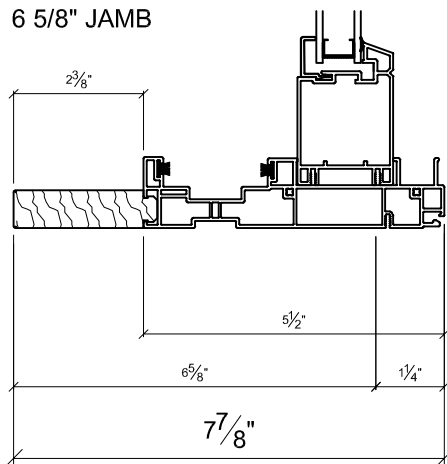

7 5/8" JAMB

Advantage Vinyl Windows with Brickmold
Standard Jamb Depths

Date:
12/18/2018

AVDR 4 5/8"

AVDR 5 1/4"

4 5/8" JAMB

5 1/4" JAMB

6 5/8" JAMB

7 1/8" JAMB

7 5/8" JAMB

Advantage Vinyl Windows with Nailing Fin
Standard Jamb Depths

Date:
12/18/2018

Advantage Vinyl Sliding Doors NO Brickmold
Standard Jamb Depths

Date:
12/18/2018

4 5/8" JAMB

5 1/4" JAMB

6 5/8" JAMB

7 1/8" JAMB

7 5/8" JAMB

Advantage Vinyl Sliding Doors with Brickmold Standard Jamb Depths

Date:
12/18/2018

4 5/8" JAMB

5 1/4" JAMB

6 5/8" JAMB