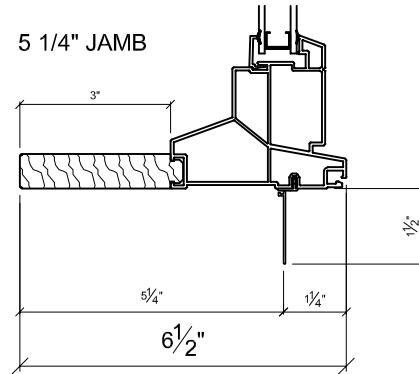

7 1/8" JAMB

7 5/8" JAMB

Advantage Vinyl Windows with Nailing Fin
Standard Jamb Depths

Date:
12/18/2018

Advantage Vinyl Sliding Doors NO Brickmold
Standard Jamb Depths

Date:
12/18/2018

4 5/8" JAMB

5 1/4" JAMB

6 5/8" JAMB

7 1/8" JAMB

7 5/8" JAMB

Advantage Vinyl Sliding Doors with Brickmold Standard Jamb Depths

Date:
12/18/2018

4 5/8" JAMB

5 1/4" JAMB

6 5/8" JAMB