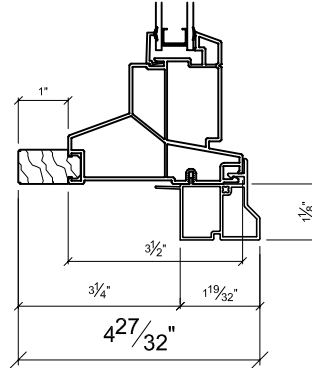

Advantage Vinyl Windows NO Brickmold
Standard Jamb Depths

Date:
12/18/2018

AVDR 4 5/8"

AVDR 5 1/4"

4 5/8" JAMB

5 1/4" JAMB

6 5/8" JAMB

7 1/8" JAMB

7 5/8" JAMB

Advantage Vinyl Windows with Brickmold
Standard Jamb Depths

Date:
12/18/2018

AVDR 4 5/8"

AVDR 5 1/4"

4 5/8" JAMB

5 1/4" JAMB

6 5/8" JAMB

7 1/8" JAMB

7 5/8" JAMB

Advantage Vinyl Windows with Nailing Fin
Standard Jamb Depths

Date:
12/18/2018

Advantage Vinyl Sliding Doors NO Brickmold
Standard Jamb Depths

Date:
12/18/2018

4 5/8" JAMB

5 1/4" JAMB

7 5/8" JAMB