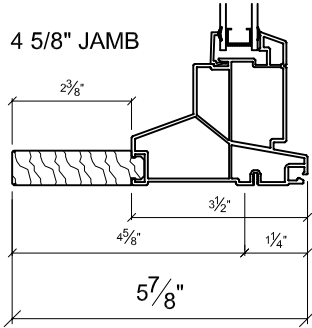

Advantage Vinyl Windows NO Brickmold
Standard Jamb Depths

Date:
12/18/2018

AVDR 4 5/8"

AVDR 5 1/4"

4 5/8" JAMB

5 1/4" JAMB

6 5/8" JAMB

7 1/8" JAMB

7 5/8" JAMB

Advantage Vinyl Windows with Brickmold
Standard Jamb Depths

Date:
12/18/2018

AVDR 4 5/8"

AVDR 5 1/4"

4 5/8" JAMB

5 1/4" JAMB

6 5/8" JAMB