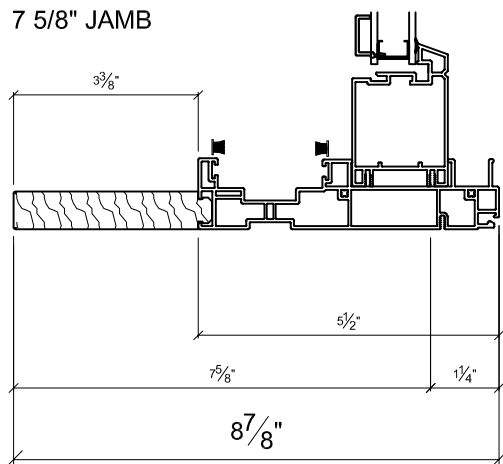

7 5/8" JAMB

Advantage Vinyl Windows with Brickmold
Standard Jamb Depths

Date:
12/18/2018

AVDR 4 5/8"

AVDR 5 1/4"

4 5/8" JAMB

5 1/4" JAMB

6 5/8" JAMB

7 1/8" JAMB

7 5/8" JAMB

Advantage Vinyl Windows with Nailing Fin
Standard Jamb Depths

Date:
12/18/2018

Advantage Vinyl Sliding Doors NO Brickmold
Standard Jamb Depths

Date:
12/18/2018

4 5/8" JAMB

5 1/4" JAMB

6 5/8" JAMB

7 1/8" JAMB

7 5/8" JAMB

Advantage Vinyl Sliding Doors with Brickmold Standard Jamb Depths

Date:
12/18/2018

4 5/8" JAMB

5 1/4" JAMB

6 5/8" JAMB

7 5/8" JAMB