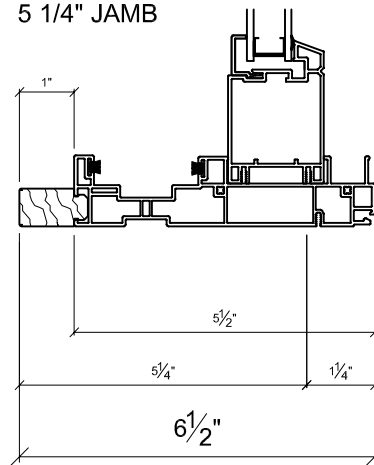

7 1/8" JAMB

7 5/8" JAMB

Advantage Vinyl Windows with Nailing Fin
Standard Jamb Depths

Date:
12/18/2018

Advantage Vinyl Sliding Doors NO Brickmold
Standard Jamb Depths

Date:
12/18/2018

4 5/8" JAMB

5 1/4" JAMB

6 5/8" JAMB

7 1/8" JAMB

7 5/8" JAMB

Advantage Vinyl Sliding Doors with Brickmold Standard Jamb Depths

Date:
12/18/2018

4 5/8" JAMB

5 1/4" JAMB

6 5/8" JAMB