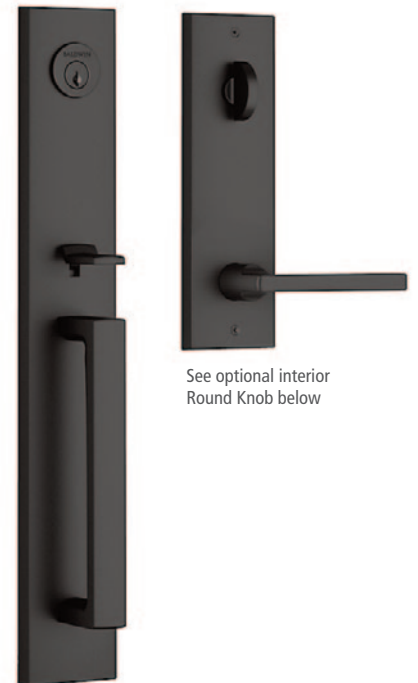

TRADITIONAL HANDLESETS

NAPA

with Interior Round Knob

Code: SC.NAP.ROU.TSR.SMT.xxx

See optional interior
Federal Lever below

DEL MAR

with Interior Federal Lever

Code: EE.DEL.FED.SBE.SMT.xxx

DEL MAR

optional Interior Traditional Knob

Code: EE.DEL.ROU.SBE.SMT.xxx

NEW HAMPSHIRE

optional Interior Traditional Knob

Code: EE.NEW.ROU.TAE.SMT.xxx

TRADITIONAL FINISHES AVAILABLE

The codes above ending with xxx signifies the three digits for finish choices. Please add the appropriate finish code to complete order number.

CONTEMPORARY HANDLESETS

SEATTLE

with Interior Square Lever

Code: EE.SEA.SQU.CQE.SMT.xxx

See optional interior Round Knob below

MIAMI

with Interior Square Lever

Code: EE.MIA.SQU.CQE.SMT.xxx

See optional interior Round Knob below

SANTA CRUZ

with Interior Square Lever

Code: EE.SAN.SQU.CQE.SMT.xxx

See optional interior Round Knob below

SEATTLE

with Interior Round Knob

Code: EE.SEA.CON.CQE.SMT.xxx